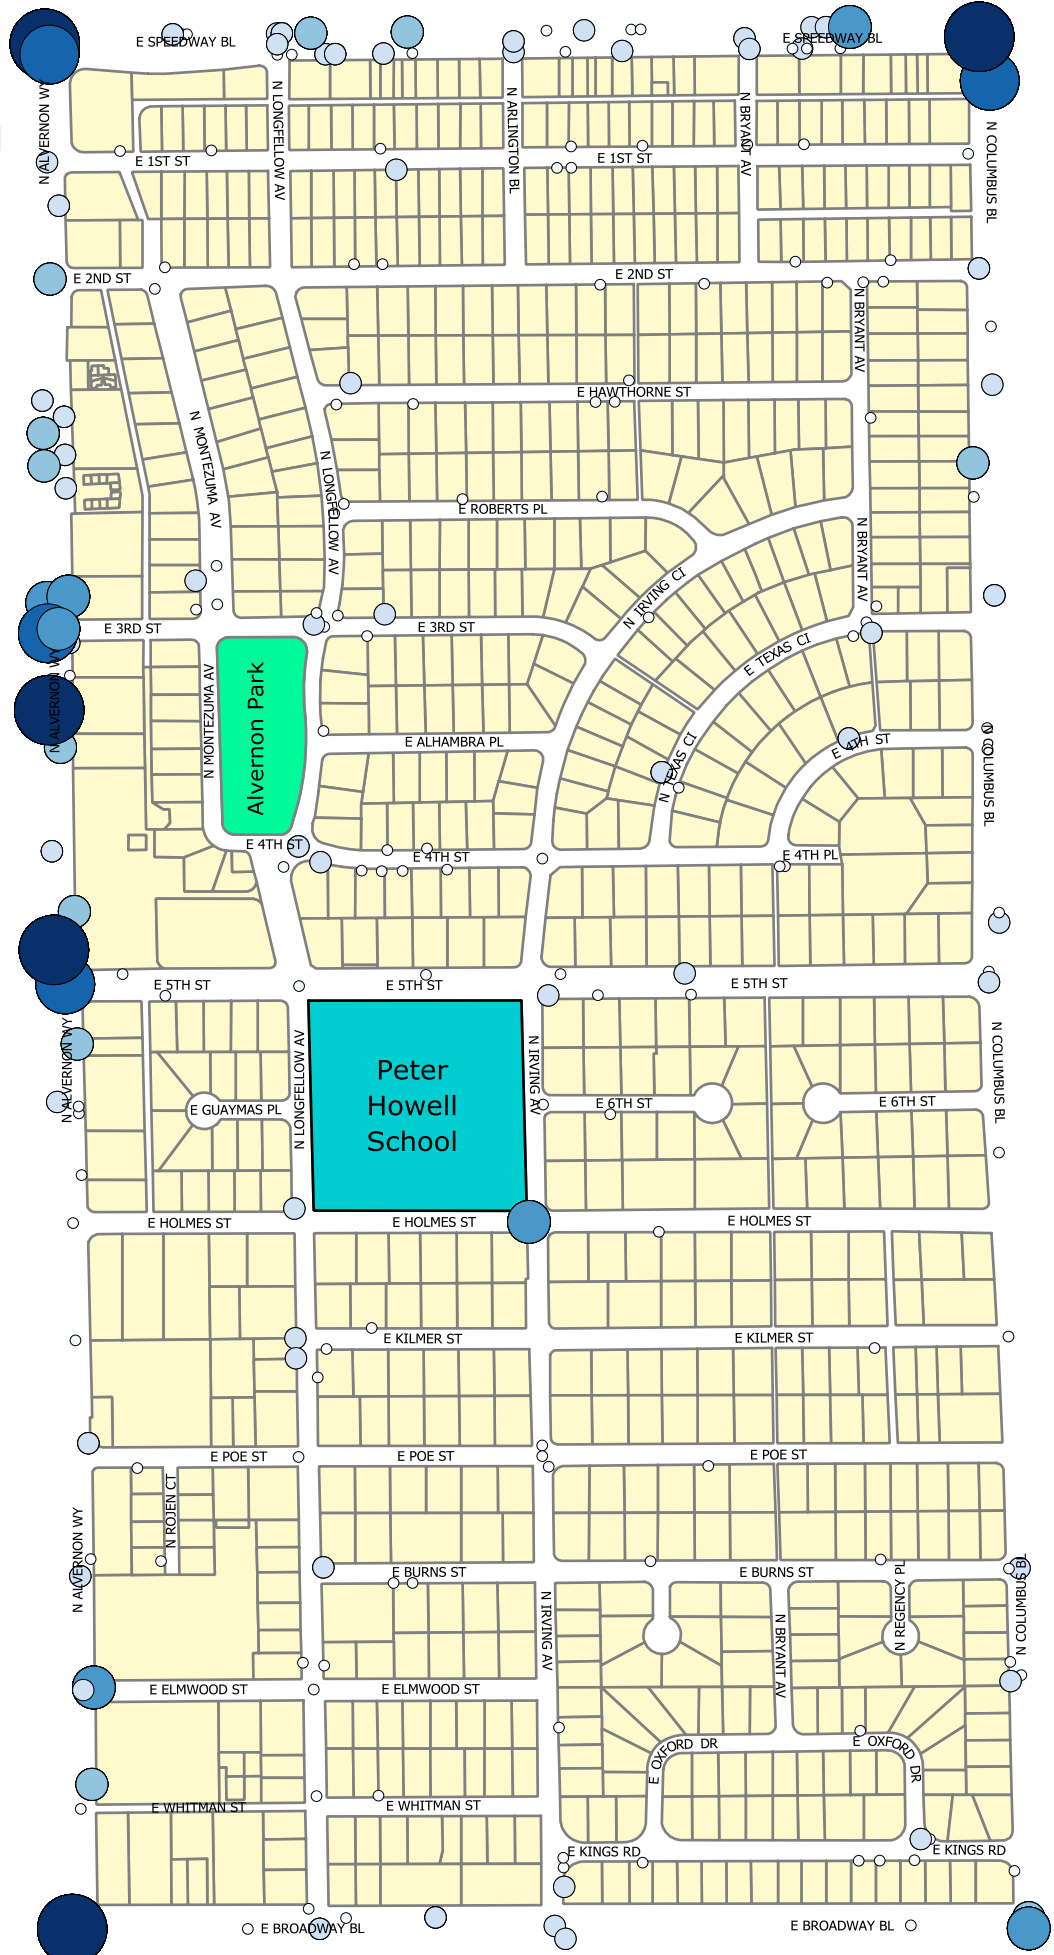

2005 Crime Incidents In and Near Peter Howell Neighborhood Tucson, Arizona

Count Crime Type

- 59 DUI non collision
- 46 Possession of narcotic drugs
- 44 Shoplifting
- 38 Malicious mischief
- 36 Larceny all others
- 31 Stolen motor vehicle
- 30 Other misdemeanors other off
- 28 Burglary - forcible entry
- 28 Larceny from vehicles
- 26 Possession of narcotics paraph
- 24 Assault no injury
- 21 Larceny vehicle parts and acc
- 21 Other frauds
- 17 Assault minor injury
- 15 Graffiti
- 15 Trespassing
- 14 Larceny from residence
- 14 Assault minor inj dom violence
- 14 Disturbing the peace
- 13 Intentional vandalism
- 13 Arrest other juris fel warrant
- 13 Arr other juris mis crim warr
- 12 Arr other juris mis traf warr
- 11 Assault no inj dom violence
- 11 DUI property damage collision
- 11 Phone calls
- 10 Convenience store robbery
- 10 Aggravated assault
- 8 DUI personal injury collision
- 8 Dist the peace dom violence
- 6 Burglary - unlawful entry no force
- 6 Bicycle larceny
- 6 Bogus check
- 6 Minor in possession
- 6 Drinking in public
- 6 Runaway juv frm parent or guar
- 5 Highway robbery
- 5 Attempted forcible entry burgl
- 5 Intentional vandalism dom viol
- 5 Liquor laws other
- 4 Defrauding
- 4 Other misdemeanors dom viol
- 3 Service station robbery
- 3 Larceny fm coin op. machine
- 3 Discharging firearms or frwork

Crime Counts by Location

- 1
- 2...6
- 6...12
- 12...19
- 19...26
- >26

Range 1 - 48

 **Peter Howell School**

 **Alvernon Park**

Source: Tucson Police Department Data // Unofficial and Subject to Change
Map by D. S. Ijams // February 2006