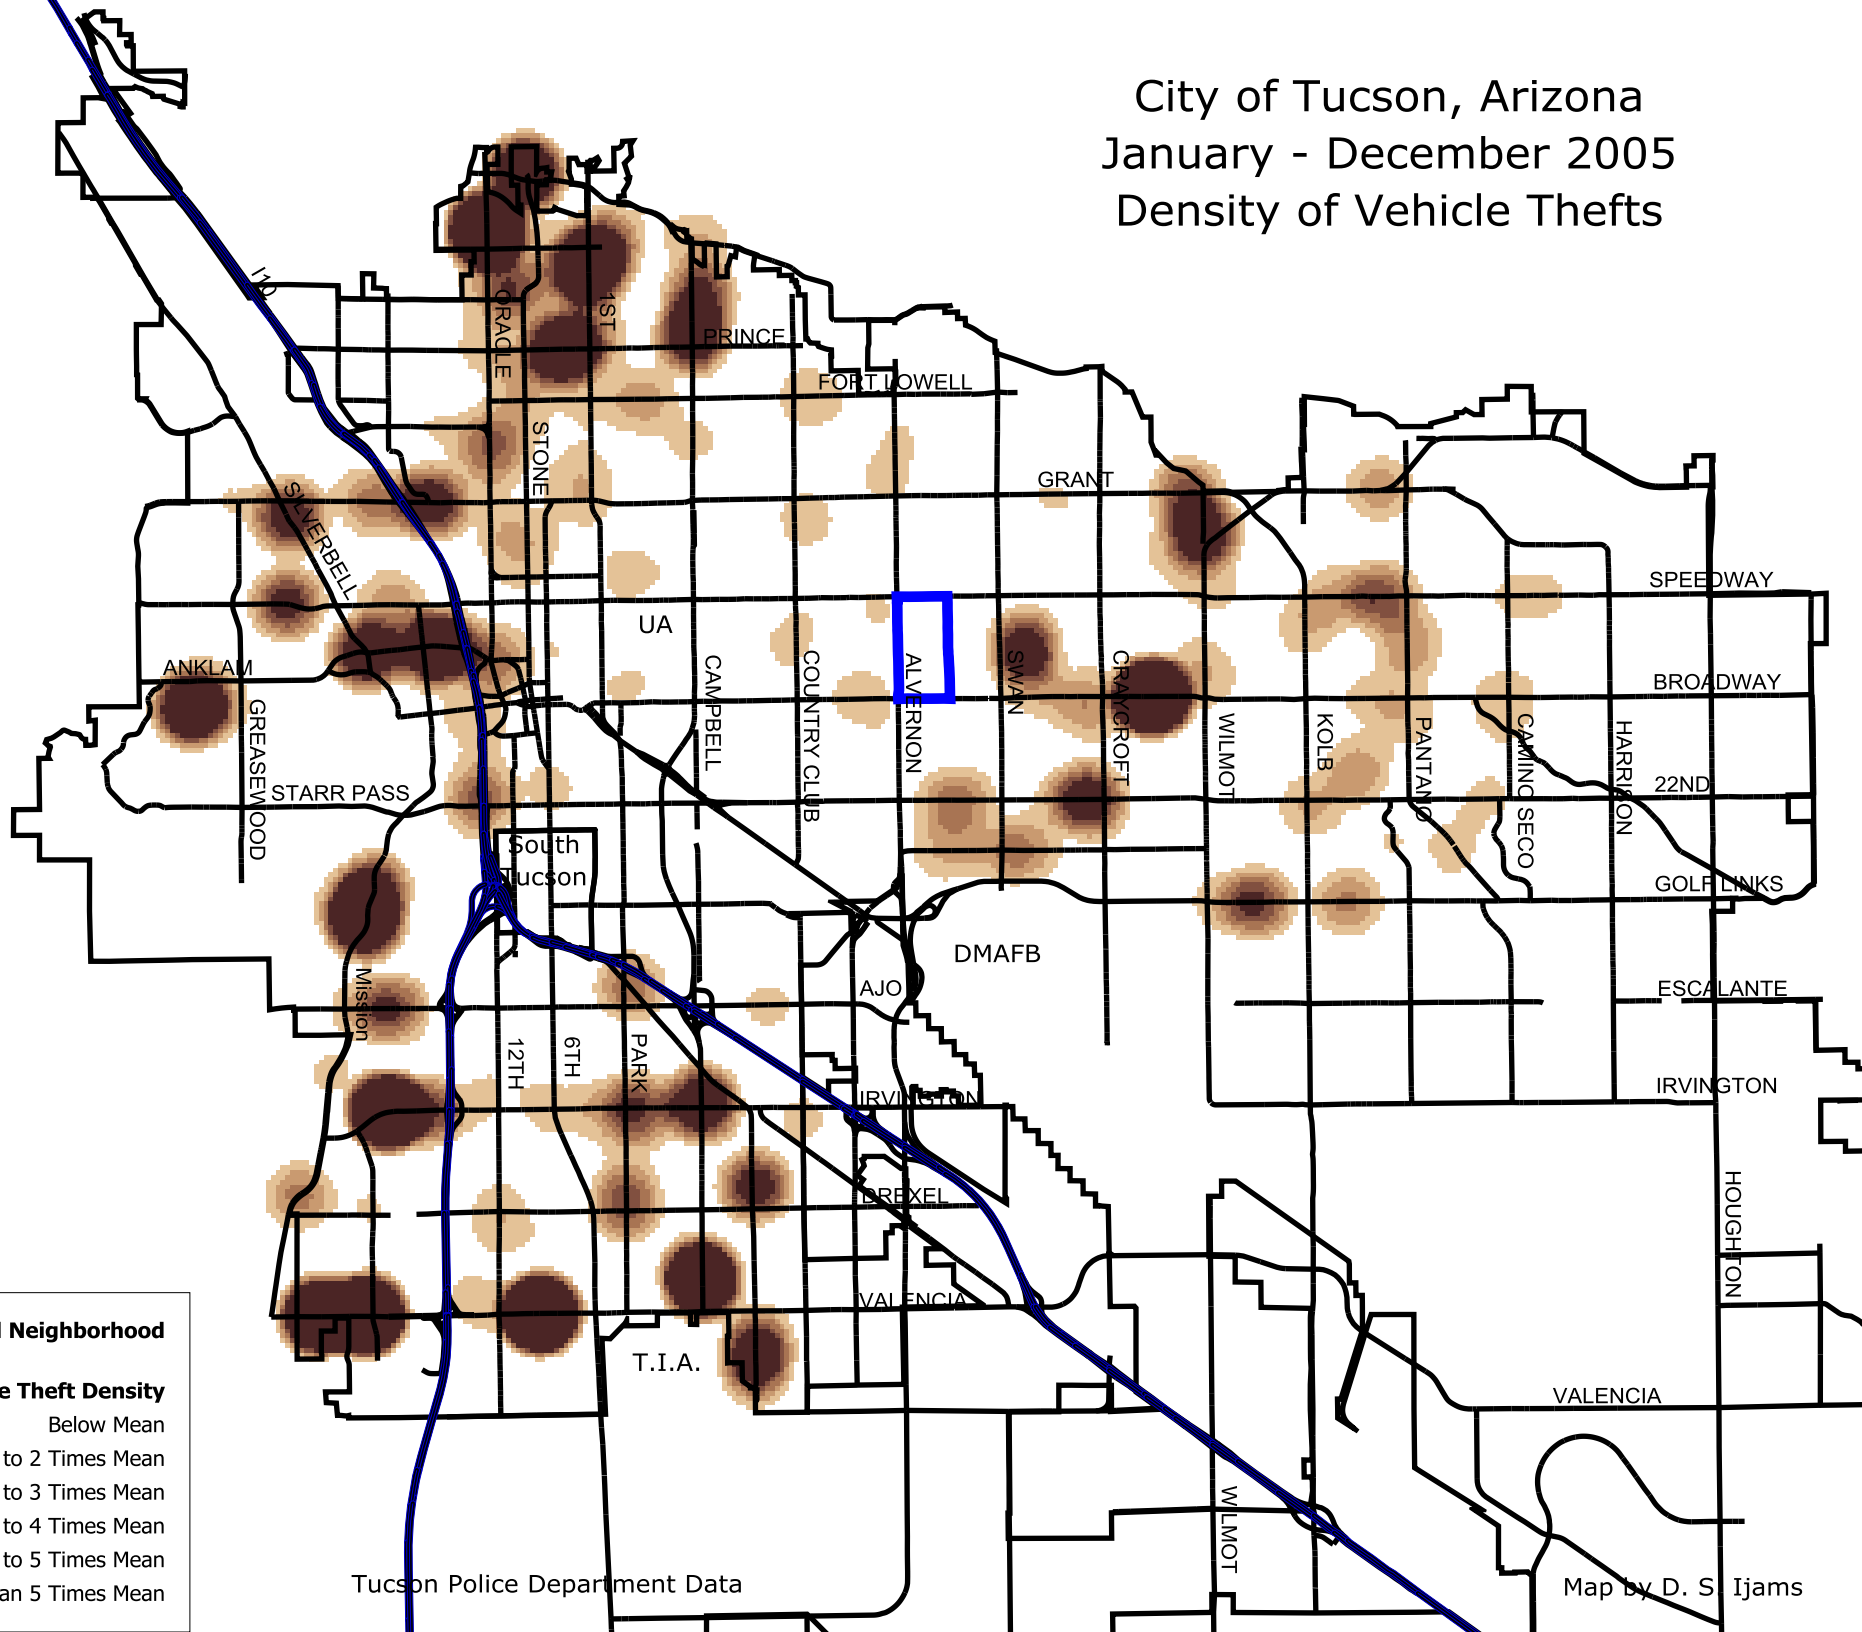

# City of Tucson, Arizona January - December 2005 Density of Vehicle Thefts

 Peter Howell Neighborhood

**Vehicle Theft Density**

Tucson Police Department Data

Map by D. S. Ijams