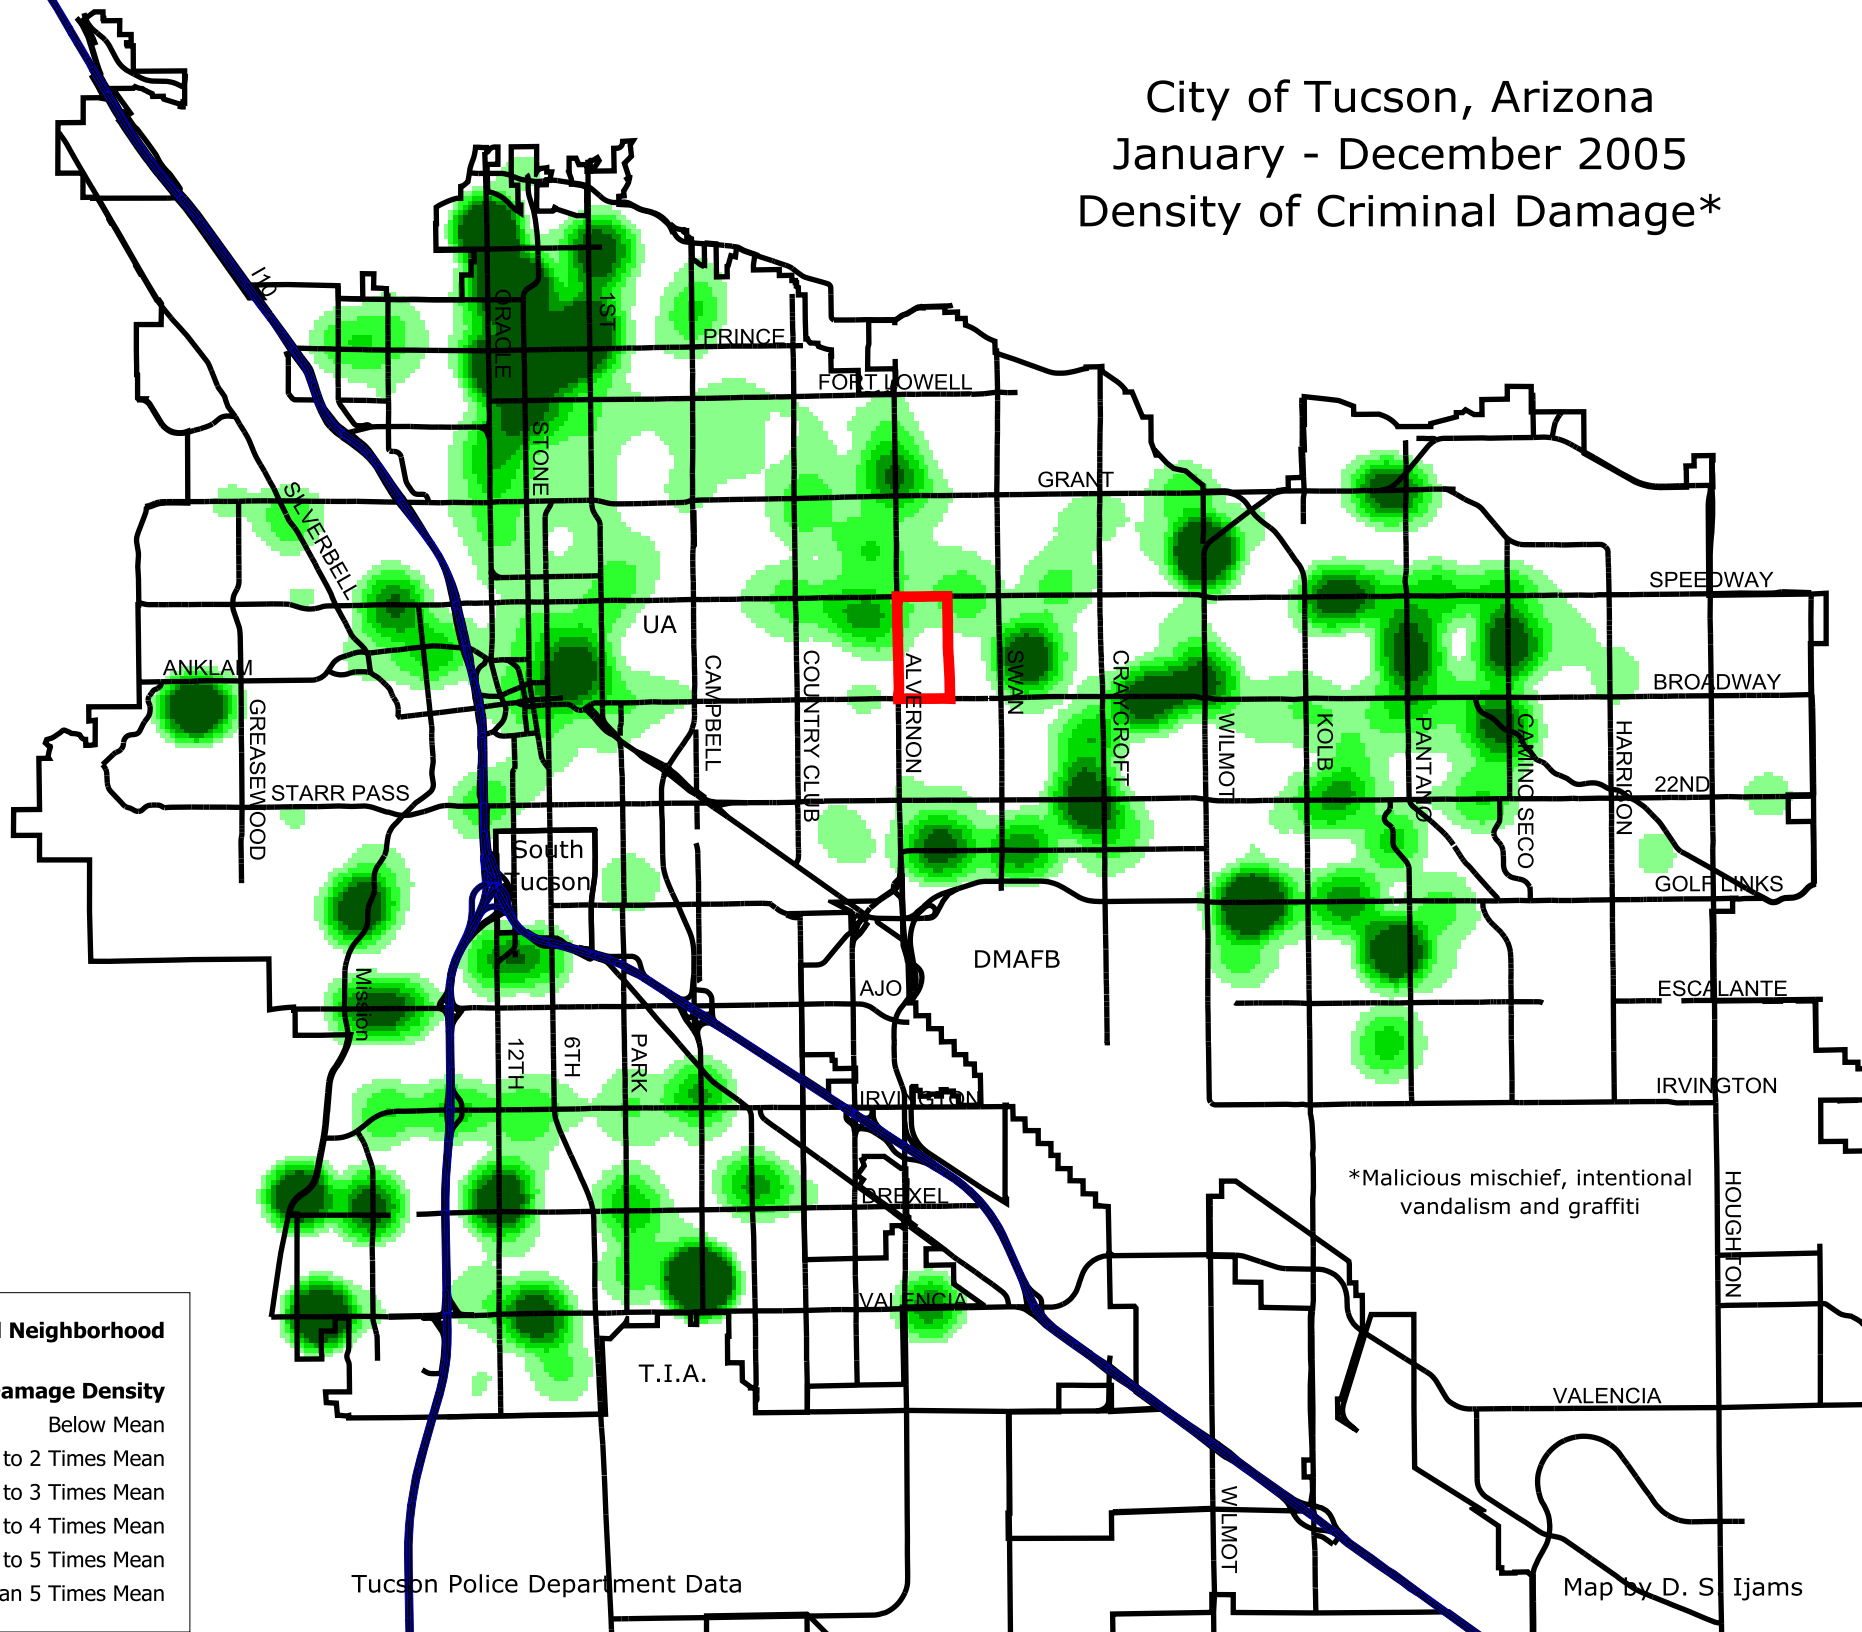

City of Tucson, Arizona
 January - December 2005
 Density of Criminal Damage*

 Peter Howell Neighborhood

*Malicious mischief, intentional vandalism and graffiti

Tucson Police Department Data

Map by D. S. Ijams