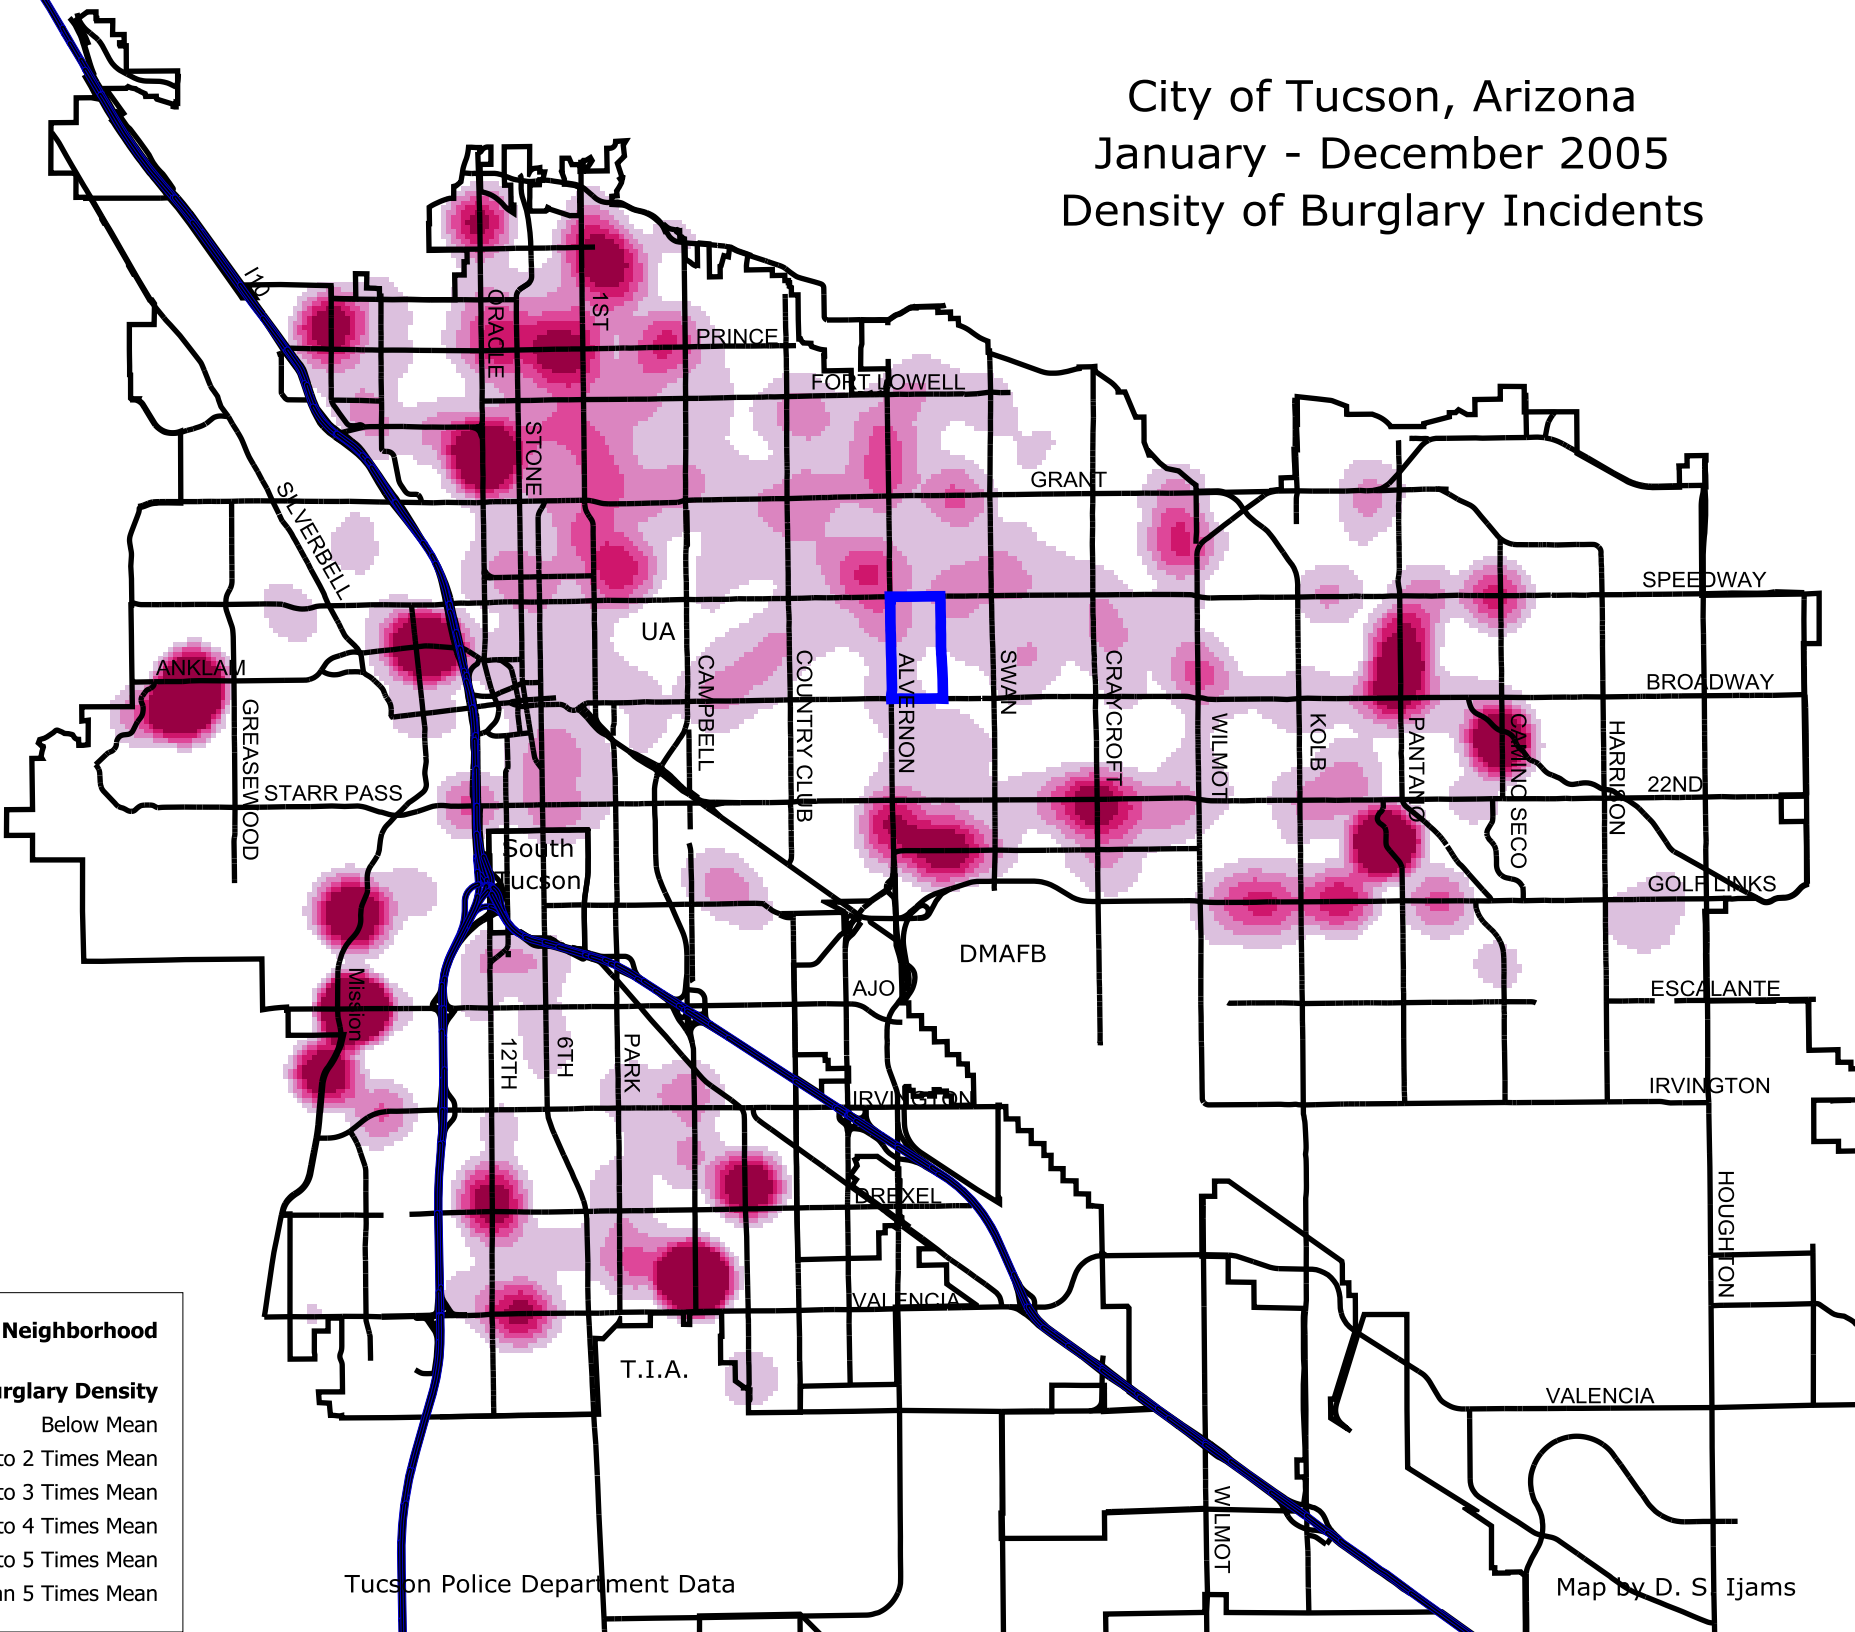

City of Tucson, Arizona

January - December 2005

Density of Burglary Incidents

 **Peter Howell Neighborhood**

Burglary Density

-  Below Mean
-  1 to 2 Times Mean
-  2 to 3 Times Mean
-  3 to 4 Times Mean
-  4 to 5 Times Mean
-  More Than 5 Times Mean

Tucson Police Department Data

Map by D. S. Ijams