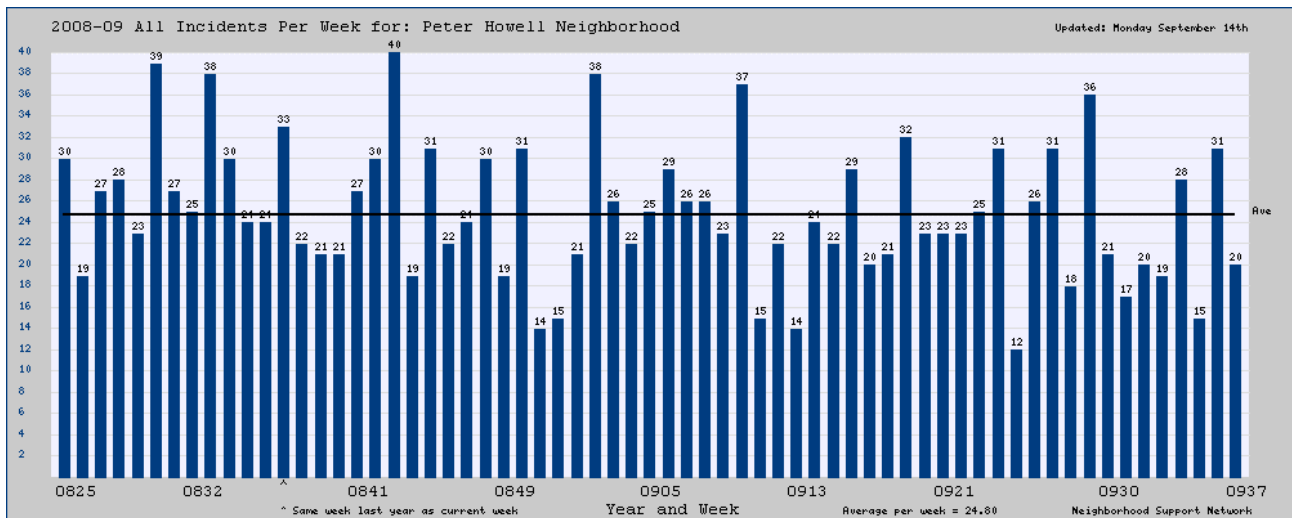

Police Activity / Peter Howell Neighborhood (January 1 – September 13, 2009)

Part I Violence	7
Burglary	23
Theft	35
Vehicle Theft	9
Criminal Damage	21
Narcotics	18
Suspicious Person, Activity or Vehicle	84
Totals of All Incidents	881
Crime Incidents	228

28% of police incidents occur on interior of neighborhood (not Speedway, Broadway or Alvernon)
 30% of crime incidents occur on interior of neighborhood (not Speedway, Broadway or Alvernon)
 2 theft incidents (burglary, theft, veh. theft) average per week in total neighborhood
 1 theft incident (burglary, theft, veh. theft) average per week in interior of neighborhood