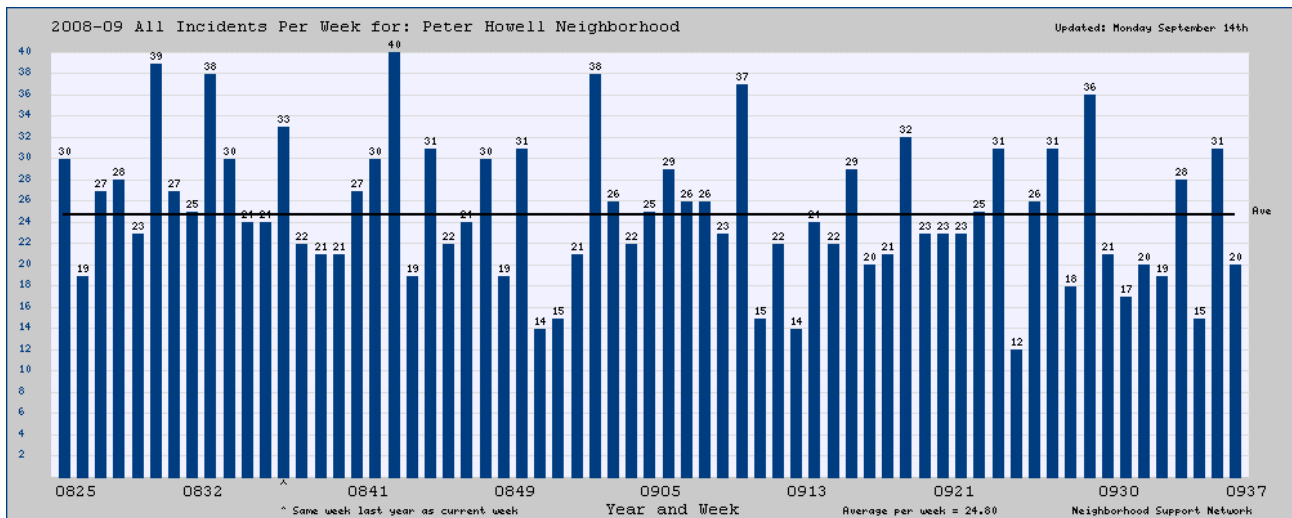

## Police Activity / Peter Howell Neighborhood (January 1 – September 13, 2009)

Part I Violence	7
Burglary	23
Theft	35
Vehicle Theft	9
Criminal Damage	21
Narcotics	18
Suspicious Person, Activity or Vehicle	84
Totals of All Incidents	881
Crime Incidents	228

28% of police incidents occur on interior of neighborhood (not Speedway, Broadway or Alvernon)  
 30% of crime incidents occur on interior of neighborhood (not Speedway, Broadway or Alvernon)  
 2 theft incidents (burglary, theft, veh. theft) average per week in total neighborhood  
 1 theft incident (burglary, theft, veh. theft) average per week in interior of neighborhood