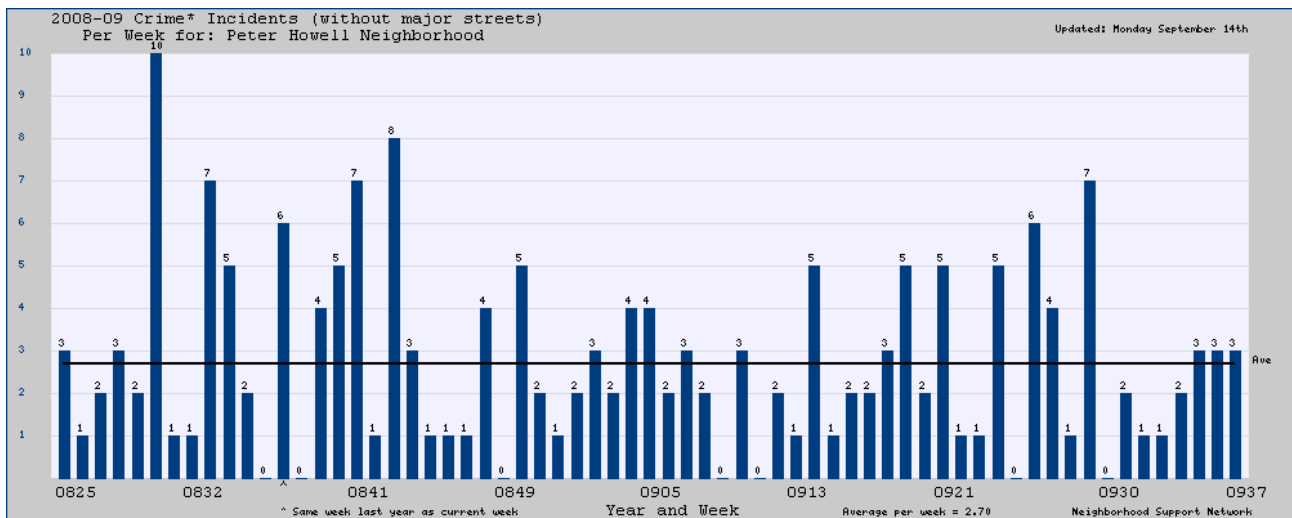

Police Activity / Peter Howell Neighborhood (January 1 – September 13, 2009)

Part I Violence	7
Burglary	23
Theft	35
Vehicle Theft	9
Criminal Damage	21
Narcotics	18
Suspicious Person, Activity or Vehicle	84
Totals of All Incidents	881
Crime Incidents	228

28% of police incidents occur on interior of neighborhood (not Speedway, Broadway or Alvernon)
 30% of crime incidents occur on interior of neighborhood (not Speedway, Broadway or Alvernon)
 2 theft incidents (burglary, theft, veh. theft) average per week in total neighborhood
 1 theft incident (burglary, theft, veh. theft) average per week in interior of neighborhood