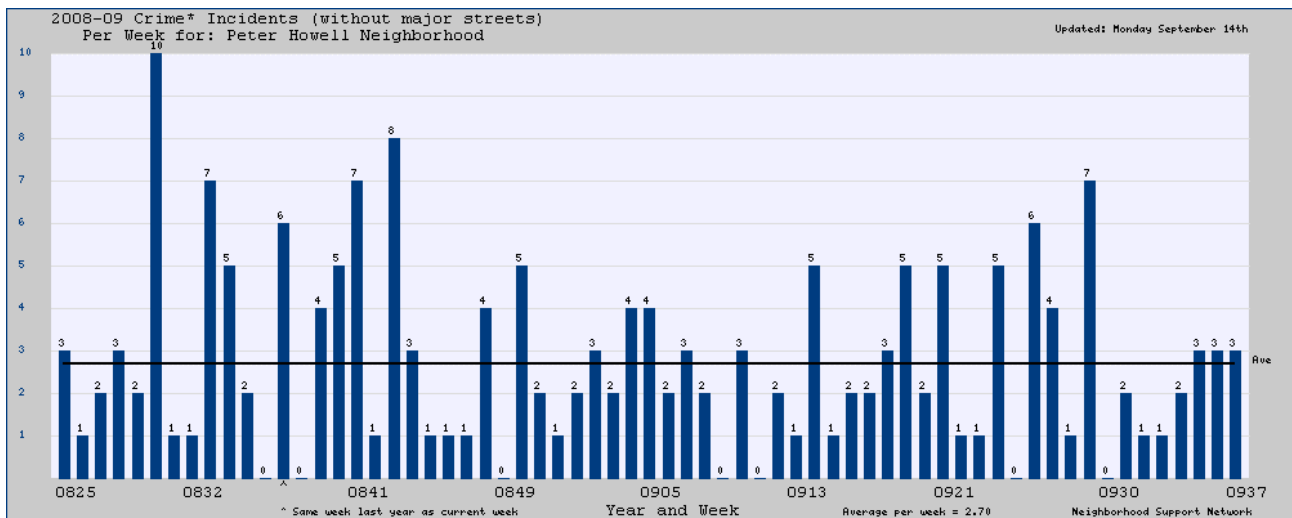

## Police Activity / Peter Howell Neighborhood (January 1 – September 13, 2009)

Part I Violence	7
Burglary	23
Theft	35
Vehicle Theft	9
Criminal Damage	21
Narcotics	18
Suspicious Person, Activity or Vehicle	84
Totals of All Incidents	881
Crime Incidents	228

28% of police incidents occur on interior of neighborhood (not Speedway, Broadway or Alvernon)  
 30% of crime incidents occur on interior of neighborhood (not Speedway, Broadway or Alvernon)  
 2 theft incidents (burglary, theft, veh. theft) average per week in total neighborhood  
 1 theft incident (burglary, theft, veh. theft) average per week in interior of neighborhood