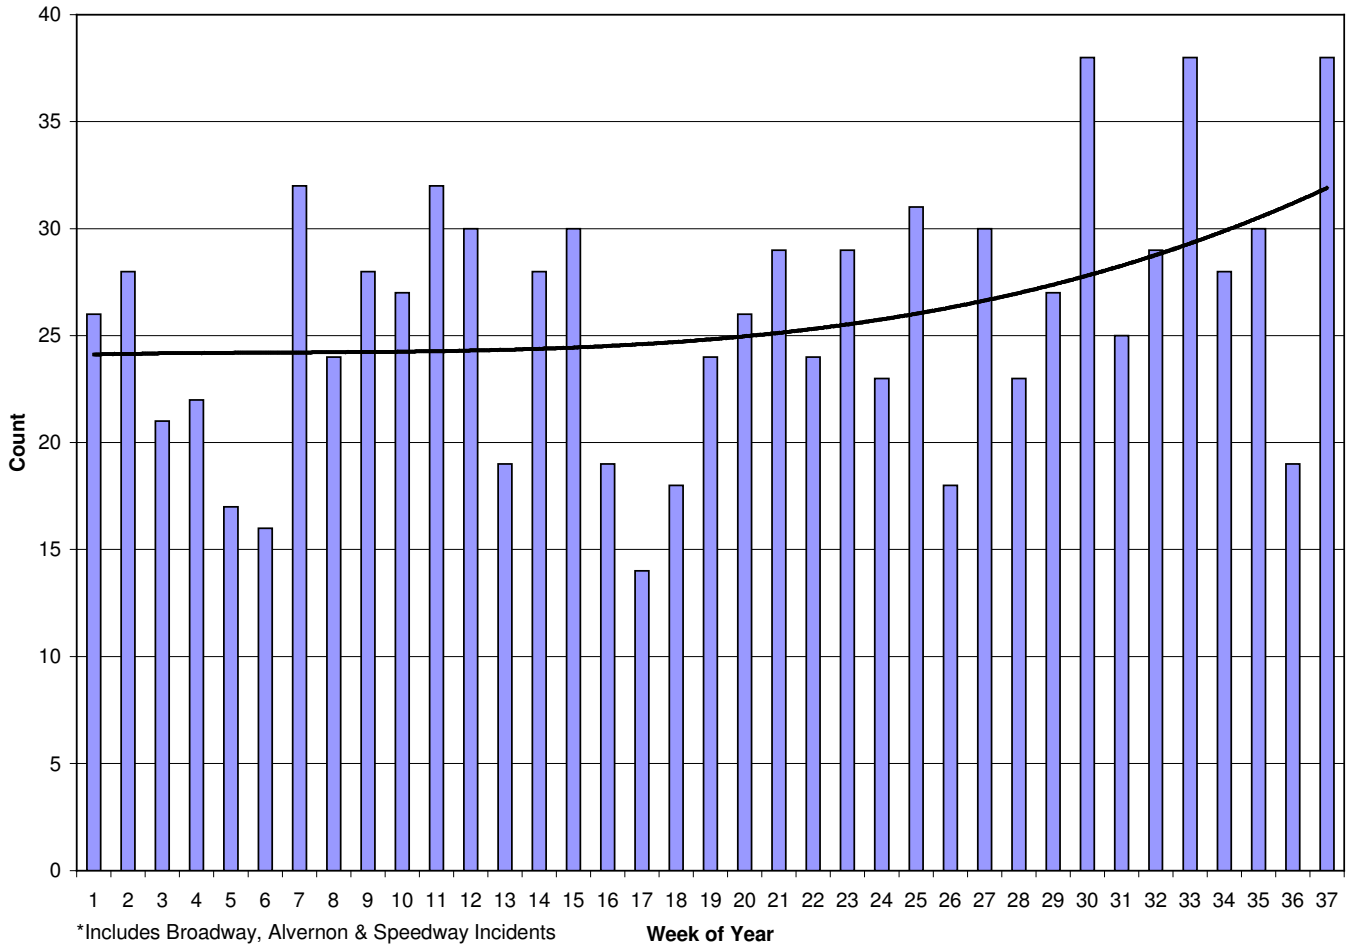

Tucson Police Incidents

Counts of Incidents by Neighborhood by Type
 Data from January 1, 2008 until September 16, 2008

Neighborhood	Part I* Violence	Burglary	Theft	Vehicle Theft	Criminal Damage	Narcotics	Loud Music or Party	Suspicious Person Activity or Vehicle	Unwanted Person	Totals of All Incidents
Peter Howell	10	30	49	13	32	19	7	106	26	960

*Homicide, sexual assault, robbery and aggravated assault - includes Broadway, Alvernon & Speedway incidents

Peter Howell Neighborhood - All Police Incidents*
 By Week of Year - Jan. 2008 through Sept. 15, 2008

**Peter Howell Neighborhood - All Crime Incidents*
By Week of Year - Jan. 2008 through Sept. 15, 2008**

Part I Crime Type Since Jan. 1, 2008	Address	RptDate
Shoplifting	3900 Blk E SPEEDWAY BL	09/15/08
Burglary - Unlawful entry no force	800 Blk N IRVING CI	09/11/08
Larceny from vehicles	4000 Blk E HAWTHORNE ST	09/10/08
Larceny from vehicles	4100 Blk E HAWTHORNE ST	09/10/08
Burglary - Forcible entry	0 Blk N ALVERNON WY	09/09/08
Burglary - Forcible entry	4200 Blk E KINGS RD	09/09/08
Aggravated assault other	N. ALVERNON WY & E. BROADWAY BL	09/07/08
Stolen motor vehicle	200 Blk N ALVERNON WY	09/06/08
Bicycle larceny	4000 Blk E SPEEDWAY BL	09/03/08
Burglary - Unlawful entry no force	3900 Blk E 2ND ST	08/27/08
Larceny from vehicles	4200 Blk E 2ND ST	08/25/08
Larceny vehicle parts and accessories	600 Blk N ALVERNON WY	08/22/08
Stolen motor vehicle	4200 Blk E TEXAS CI	08/19/08
Larceny from vehicles	600 Blk N ALVERNON WY	08/19/08
Larceny from vehicles	100 Blk N DOUGLAS CI	08/18/08
Stolen motor vehicle	3900 Blk E 2ND ST	08/15/08
Larceny from vehicles	0 Blk N ALVERNON WY	08/14/08