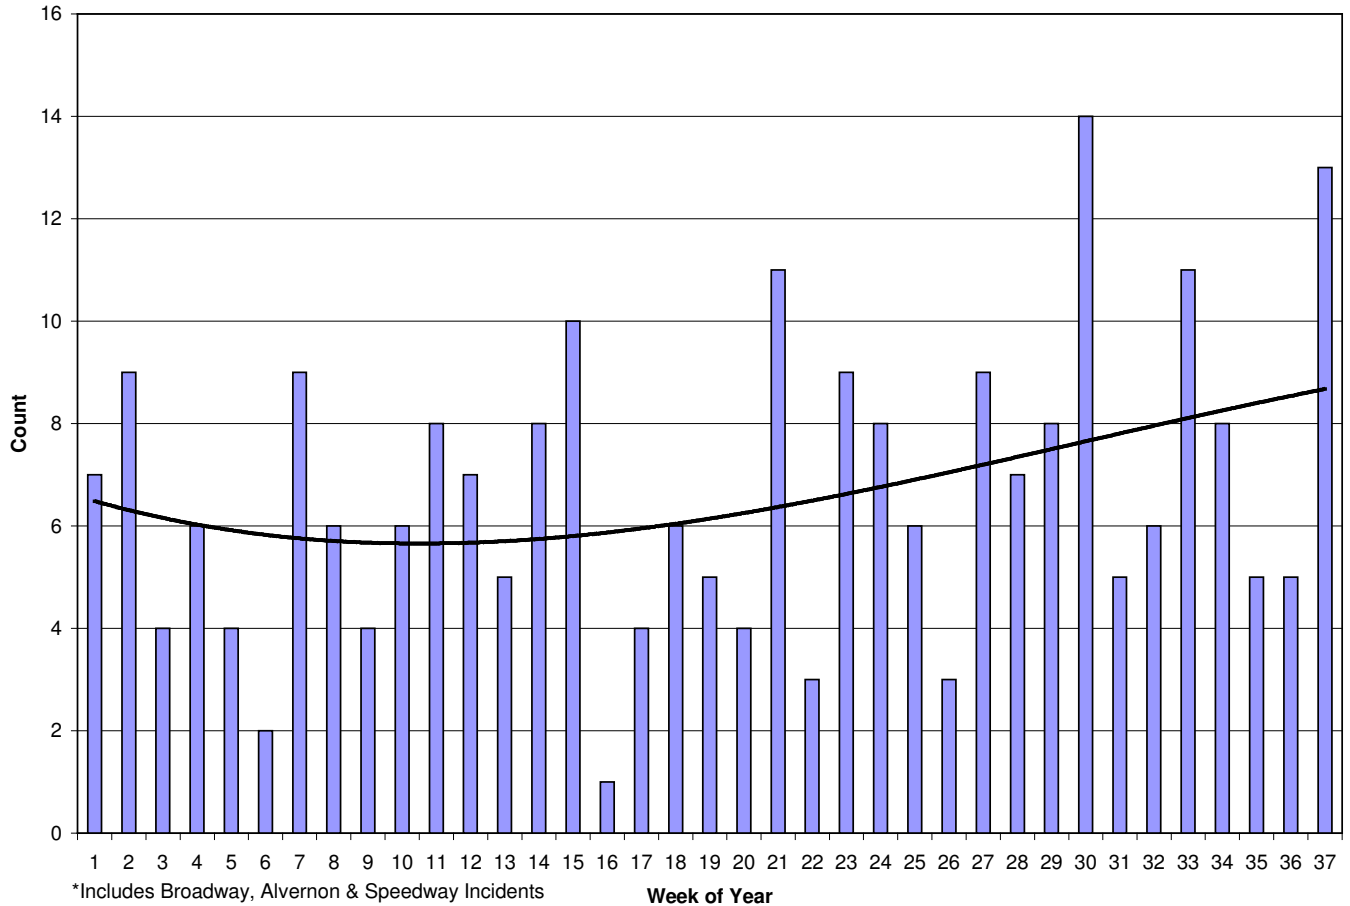

Tucson Police Incidents

Counts of Incidents by Neighborhood by Type
 Data from January 1, 2008 until September 16, 2008

Neighborhood	Part I* Violence	Burglary	Theft	Vehicle Theft	Criminal Damage	Narcotics	Loud Music or Party	Suspicious Person Activity or Vehicle	Unwanted Person	Totals of All Incidents
Peter Howell	10	30	49	13	32	19	7	106	26	960

*Homicide, sexual assault, robbery and aggravated assault - includes Broadway, Alvernon & Speedway incidents

Peter Howell Neighborhood - All Police Incidents*
 By Week of Year - Jan. 2008 through Sept. 15, 2008

**Peter Howell Neighborhood - All Crime Incidents*
By Week of Year - Jan. 2008 through Sept. 15, 2008**

Part I Crime Type Since Jan. 1, 2008	Address	RptDate
Shoplifting	3900 Blk E SPEEDWAY BL	09/15/08
Burglary - Unlawful entry no force	800 Blk N IRVING CI	09/11/08
Larceny from vehicles	4000 Blk E HAWTHORNE ST	09/10/08
Larceny from vehicles	4100 Blk E HAWTHORNE ST	09/10/08
Burglary - Forcible entry	0 Blk N ALVERNON WY	09/09/08
Burglary - Forcible entry	4200 Blk E KINGS RD	09/09/08
Aggravated assault other	N. ALVERNON WY & E. BROADWAY BL	09/07/08
Stolen motor vehicle	200 Blk N ALVERNON WY	09/06/08
Bicycle larceny	4000 Blk E SPEEDWAY BL	09/03/08
Burglary - Unlawful entry no force	3900 Blk E 2ND ST	08/27/08
Larceny from vehicles	4200 Blk E 2ND ST	08/25/08
Larceny vehicle parts and accessories	600 Blk N ALVERNON WY	08/22/08
Stolen motor vehicle	4200 Blk E TEXAS CI	08/19/08
Larceny from vehicles	600 Blk N ALVERNON WY	08/19/08
Larceny from vehicles	100 Blk N DOUGLAS CI	08/18/08
Stolen motor vehicle	3900 Blk E 2ND ST	08/15/08
Larceny from vehicles	0 Blk N ALVERNON WY	08/14/08