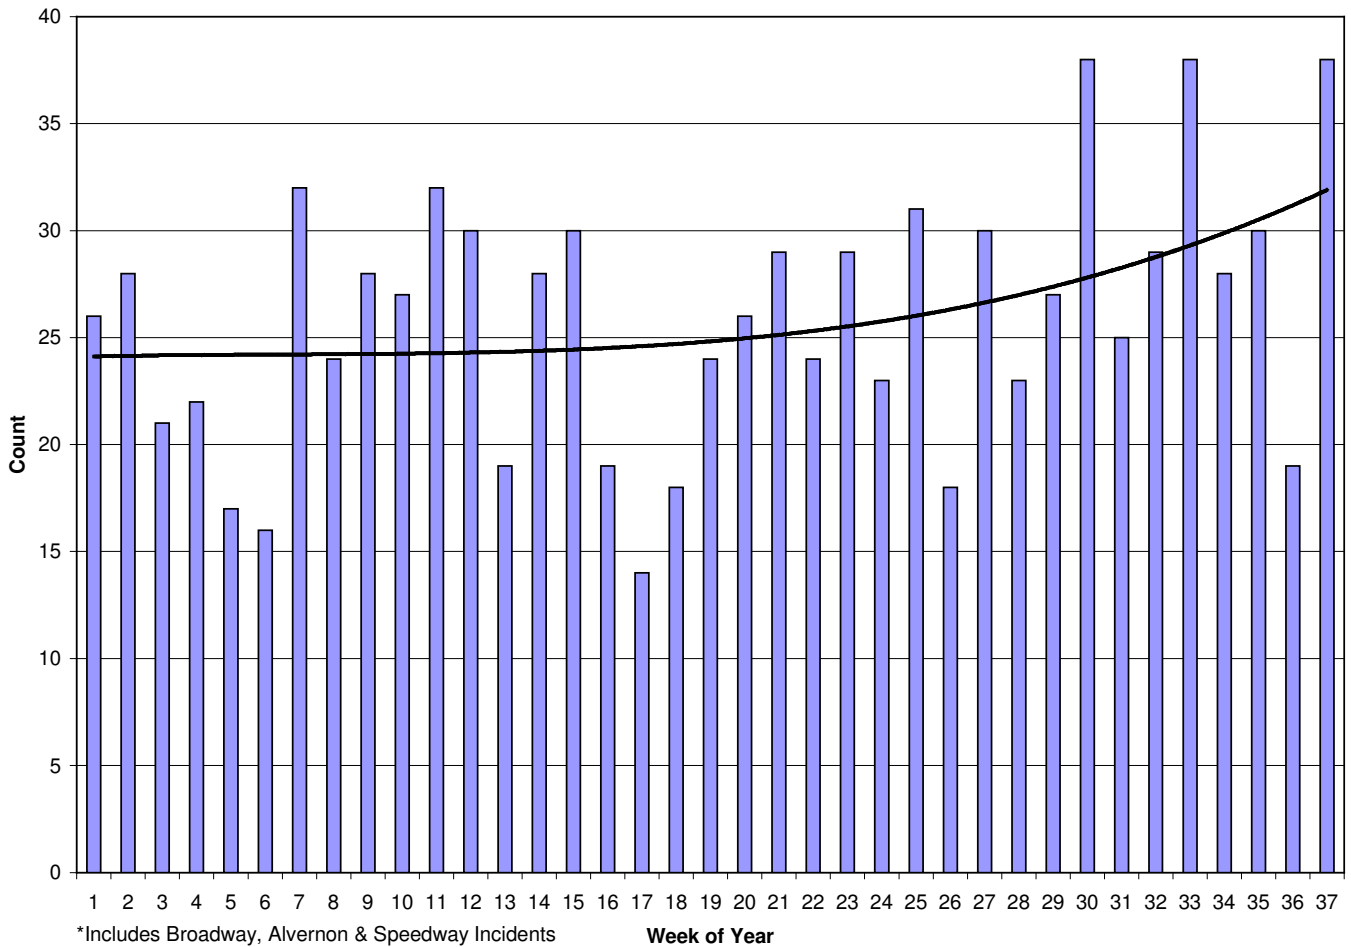

Tucson Police Incidents

Counts of Incidents by Neighborhood by Type
 Data from January 1, 2008 until September 16, 2008

Neighborhood	Part I* Violence	Burglary	Theft	Vehicle Theft	Criminal Damage	Narcotics	Loud Music or Party	Suspicious Person Activity or Vehicle	Unwanted Person	Totals of All Incidents
Peter Howell	10	30	49	13	32	19	7	106	26	960

*Homicide, sexual assault, robbery and aggravated assault - includes Broadway, Alvernon & Speedway incidents

Peter Howell Neighborhood - All Police Incidents*
 By Week of Year - Jan. 2008 through Sept. 15, 2008

**Peter Howell Neighborhood - All Crime Incidents*
By Week of Year - Jan. 2008 through Sept. 15, 2008**

Part I Crime Type Since Jan. 1, 2008	Address	RptDate
Shoplifting	3900 Blk E SPEEDWAY BL	09/15/08
Burglary - Unlawful entry no force	800 Blk N IRVING CI	09/11/08
Larceny from vehicles	4000 Blk E HAWTHORNE ST	09/10/08
Larceny from vehicles	4100 Blk E HAWTHORNE ST	09/10/08
Burglary - Forcible entry	0 Blk N ALVERNON WY	09/09/08
Burglary - Forcible entry	4200 Blk E KINGS RD	09/09/08
Aggravated assault other	N. ALVERNON WY & E. BROADWAY BL	09/07/08
Stolen motor vehicle	200 Blk N ALVERNON WY	09/06/08
Bicycle larceny	4000 Blk E SPEEDWAY BL	09/03/08
Burglary - Unlawful entry no force	3900 Blk E 2ND ST	08/27/08
Larceny from vehicles	4200 Blk E 2ND ST	08/25/08
Larceny vehicle parts and accessories	600 Blk N ALVERNON WY	08/22/08
Stolen motor vehicle	4200 Blk E TEXAS CI	08/19/08
Larceny from vehicles	600 Blk N ALVERNON WY	08/19/08
Larceny from vehicles	100 Blk N DOUGLAS CI	08/18/08
Stolen motor vehicle	3900 Blk E 2ND ST	08/15/08
Larceny from vehicles	0 Blk N ALVERNON WY	08/14/08