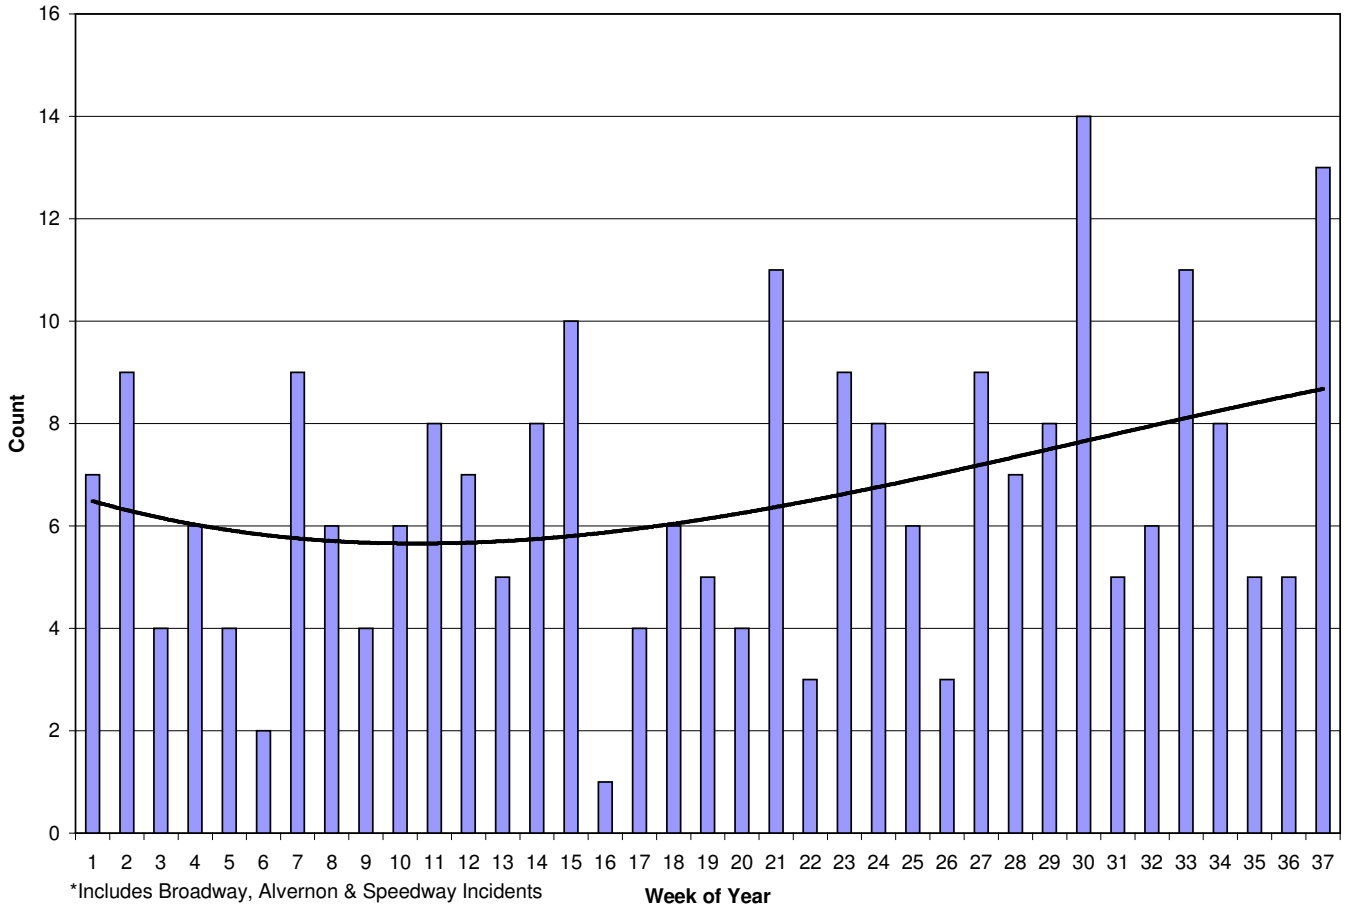

Tucson Police Incidents

Counts of Incidents by Neighborhood by Type
 Data from January 1, 2008 until September 16, 2008

Neighborhood	Part I* Violence	Burglary	Theft	Vehicle Theft	Criminal Damage	Narcotics	Loud Music or Party	Suspicious Person Activity or Vehicle	Unwanted Person	Totals of All Incidents
Peter Howell	10	30	49	13	32	19	7	106	26	960

*Homicide, sexual assault, robbery and aggravated assault - includes Broadway, Alvernon & Speedway incidents

Peter Howell Neighborhood - All Police Incidents*
 By Week of Year - Jan. 2008 through Sept. 15, 2008

**Peter Howell Neighborhood - All Crime Incidents*
By Week of Year - Jan. 2008 through Sept. 15, 2008**

Part I Crime Type Since Jan. 1, 2008	Address	RptDate
Shoplifting	3900 Blk E SPEEDWAY BL	09/15/08
Burglary - Unlawful entry no force	800 Blk N IRVING CI	09/11/08
Larceny from vehicles	4000 Blk E HAWTHORNE ST	09/10/08
Larceny from vehicles	4100 Blk E HAWTHORNE ST	09/10/08
Burglary - Forcible entry	0 Blk N ALVERNON WY	09/09/08
Burglary - Forcible entry	4200 Blk E KINGS RD	09/09/08
Aggravated assault other	N. ALVERNON WY & E. BROADWAY BL	09/07/08
Stolen motor vehicle	200 Blk N ALVERNON WY	09/06/08
Bicycle larceny	4000 Blk E SPEEDWAY BL	09/03/08
Burglary - Unlawful entry no force	3900 Blk E 2ND ST	08/27/08
Larceny from vehicles	4200 Blk E 2ND ST	08/25/08
Larceny vehicle parts and accessories	600 Blk N ALVERNON WY	08/22/08
Stolen motor vehicle	4200 Blk E TEXAS CI	08/19/08
Larceny from vehicles	600 Blk N ALVERNON WY	08/19/08
Larceny from vehicles	100 Blk N DOUGLAS CI	08/18/08
Stolen motor vehicle	3900 Blk E 2ND ST	08/15/08
Larceny from vehicles	0 Blk N ALVERNON WY	08/14/08