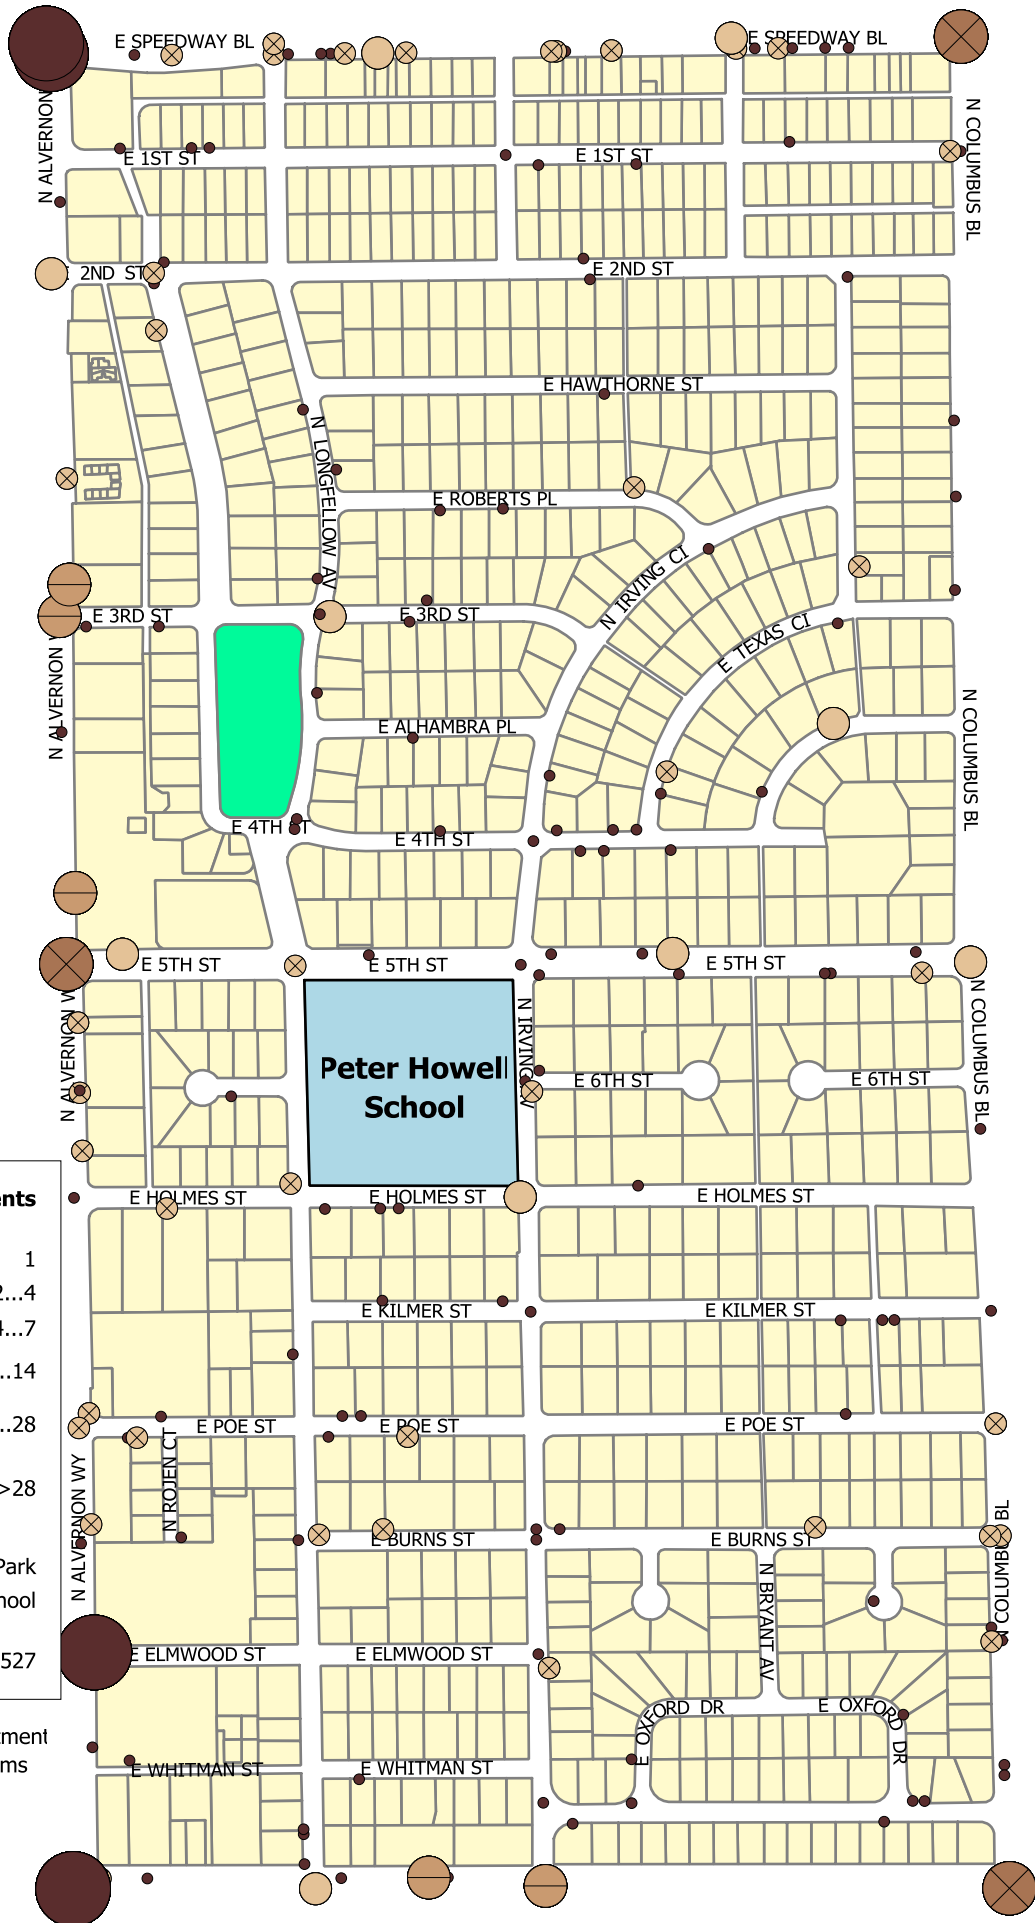

# Peter Howell Neighborhood

## All 2007 Crime Incidents

### 2007 Crime Incidents

- 1
- 2...4
- 4...7
- 7...14
- 14...28
- >28

Alvernon Park  
 Peter Howell School

Total Crime Incidents = 527

Data Source: Tucson Police Department  
 March 2008 - Map by Donald Ijams