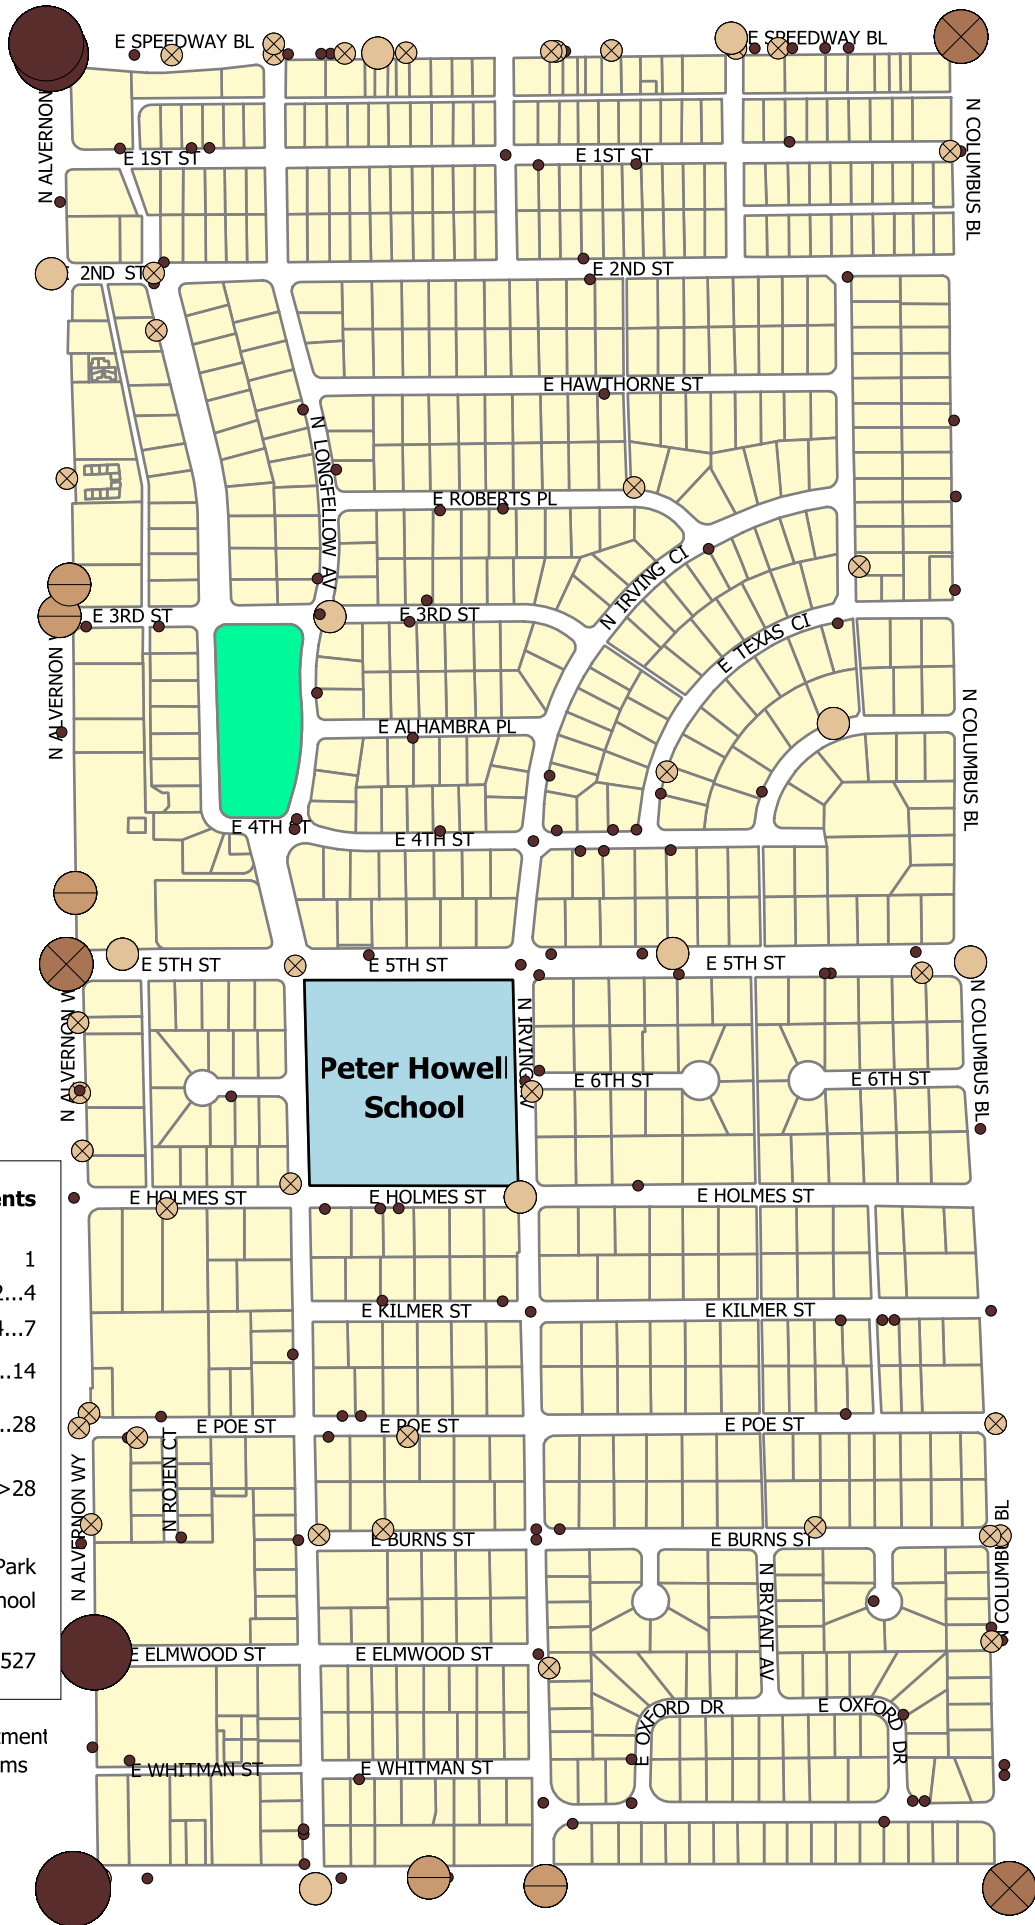

# Peter Howell Neighborhood

## All 2007 Crime Incidents

### 2007 Crime Incidents

- 1
- 2...4
- 4...7
- 7...14
- 14...28
- >28

Alvernon Park  
 Peter Howell School

Total Crime Incidents = 527

Data Source: Tucson Police Department  
 March 2008 - Map by Donald Ijams