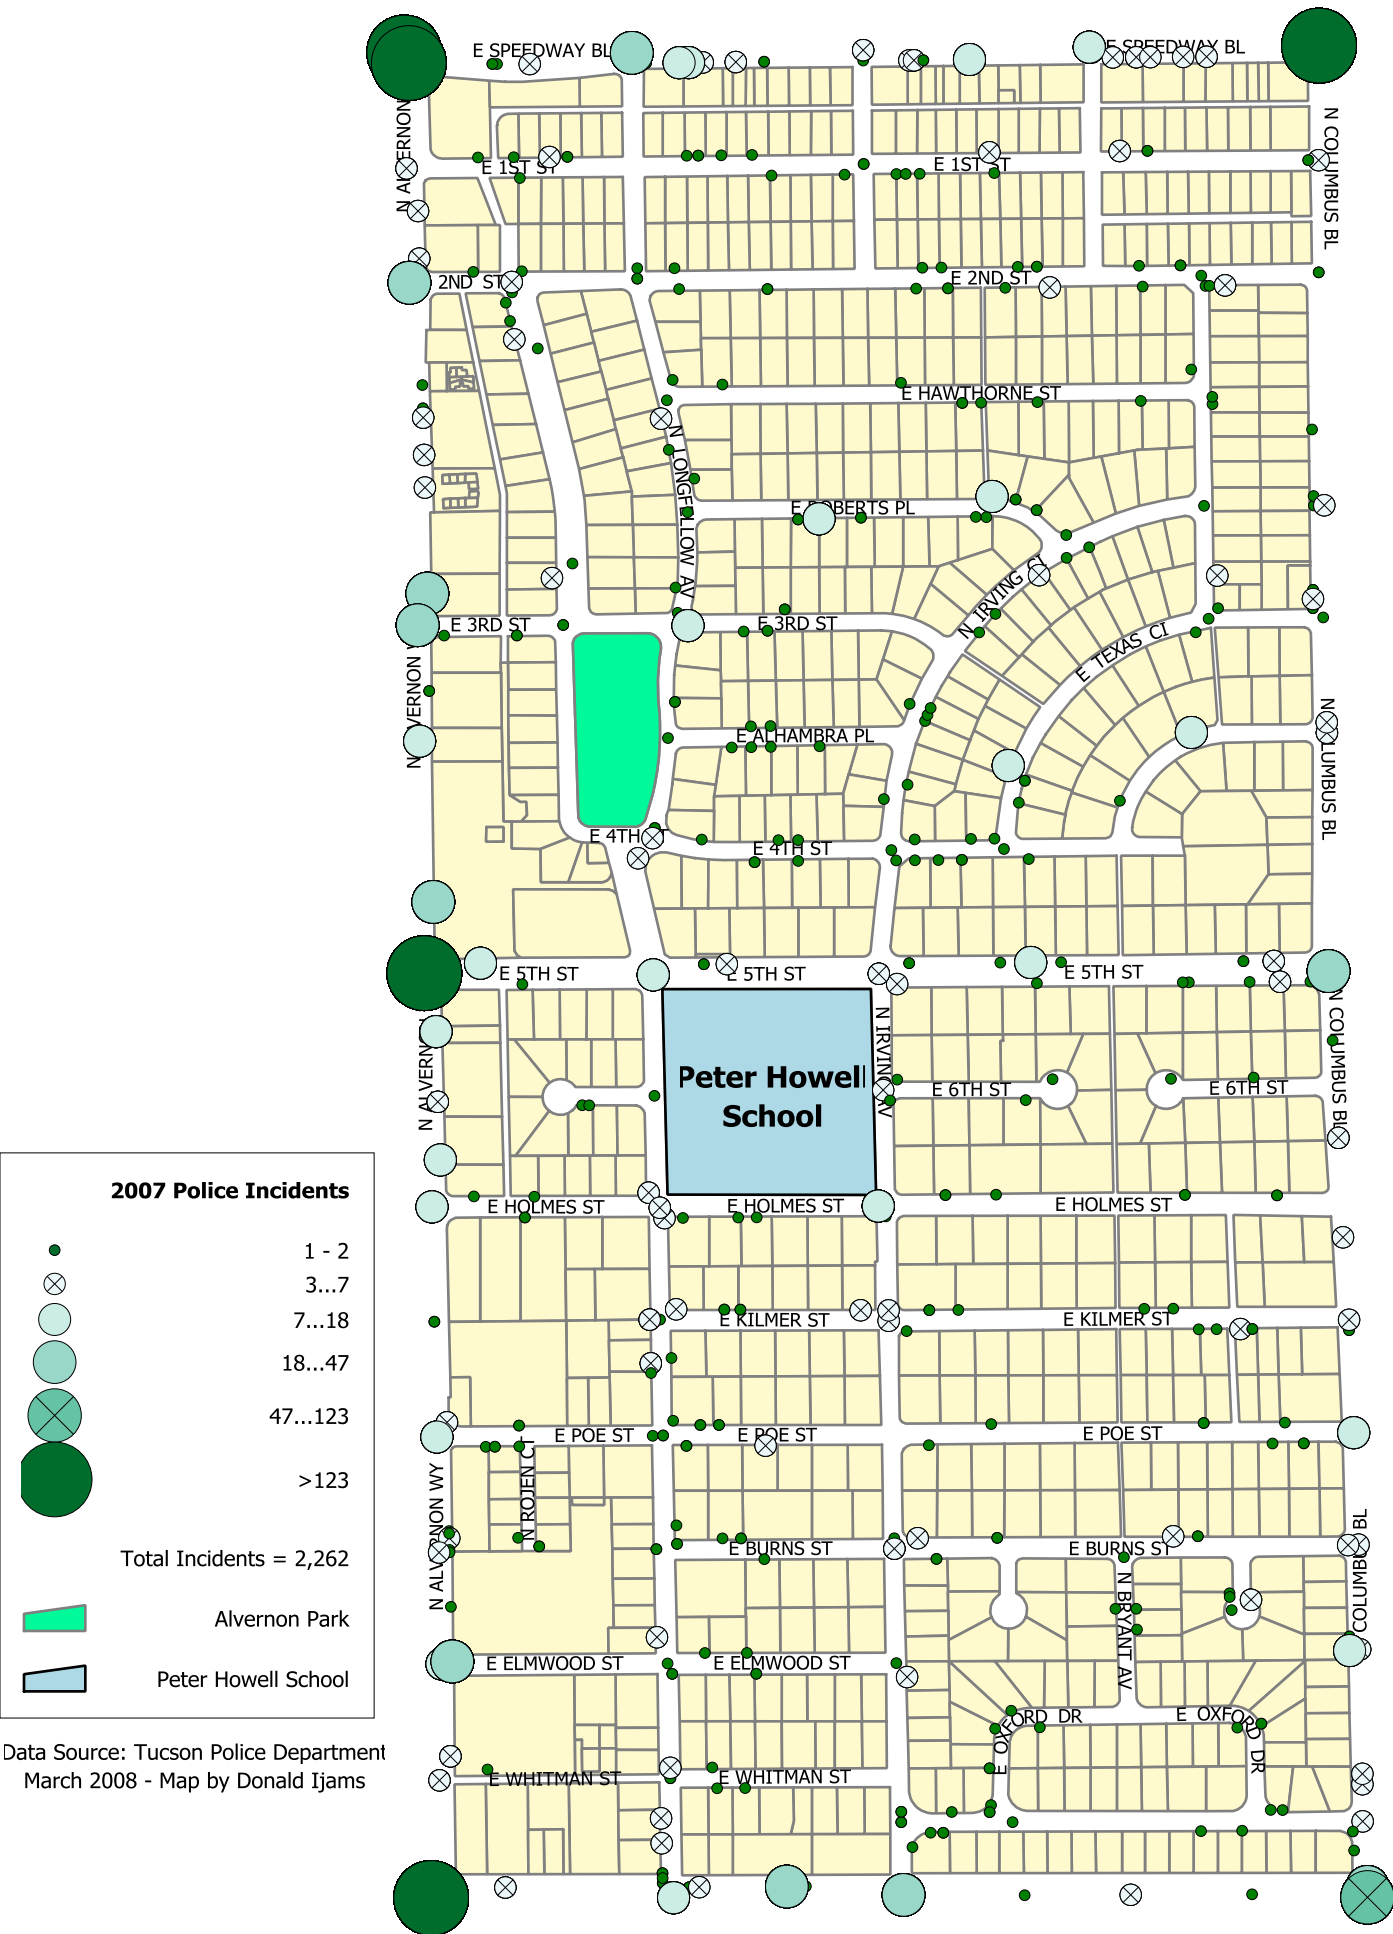

Peter Howell Neighborhood All 2007 Police Incidents

Data Source: Tucson Police Department
March 2008 - Map by Donald Ijams