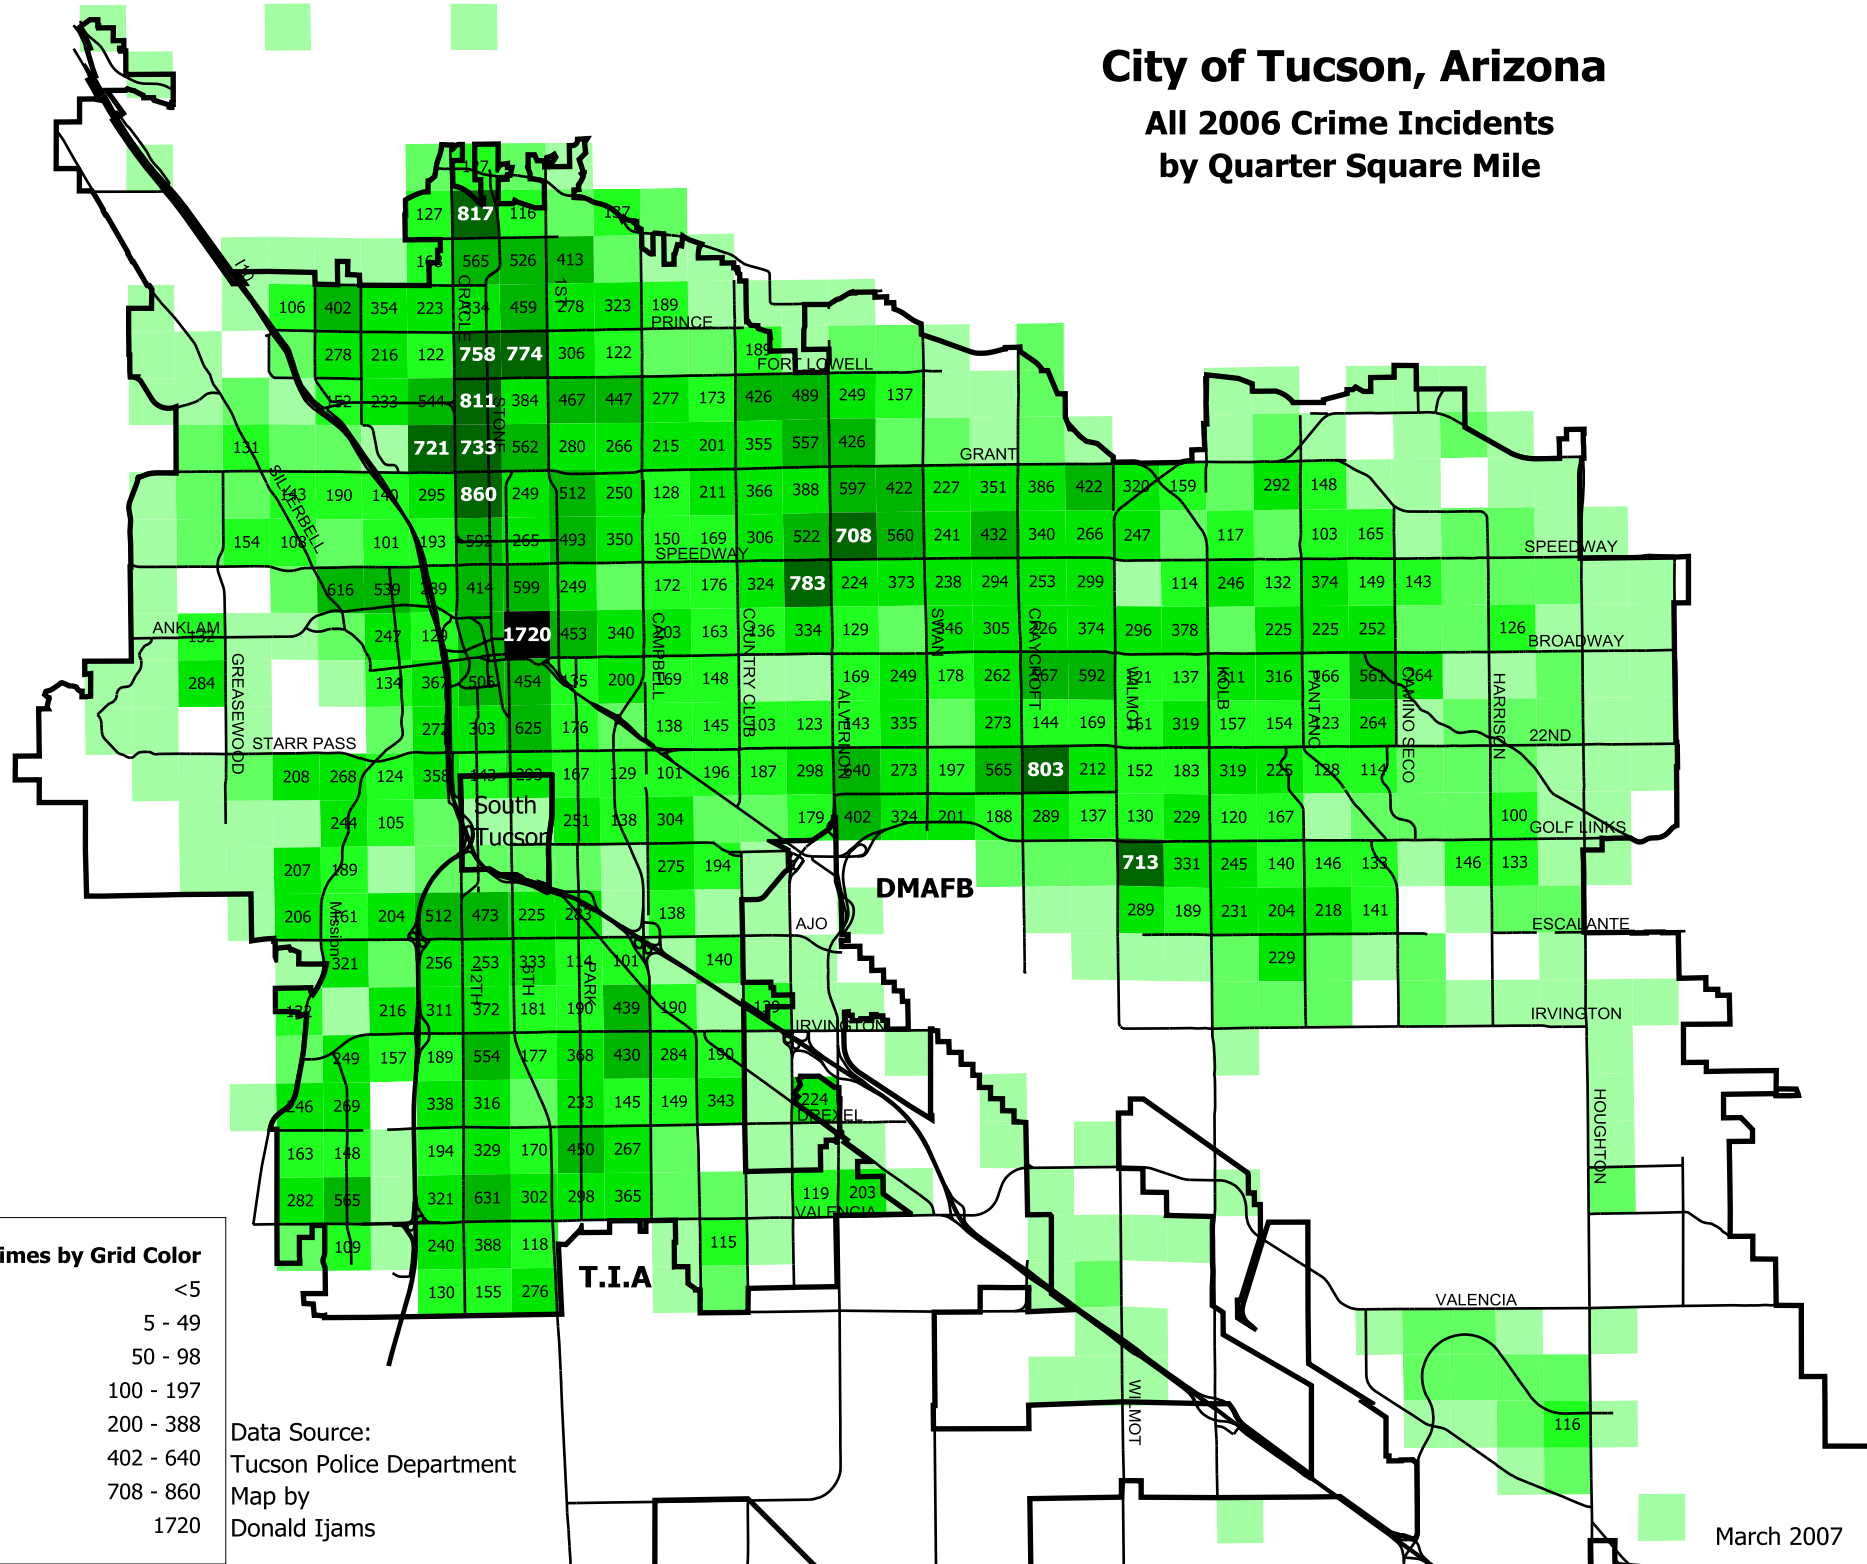

# City of Tucson, Arizona

## All 2006 Crime Incidents by Quarter Square Mile

### Count of Crimes by Grid Color

- <5
- 5 - 49
- 50 - 98
- 100 - 197
- 200 - 388
- 402 - 640
- 708 - 860
- 1720

Data Source:  
Tucson Police Department  
Map by  
Donald Ijams