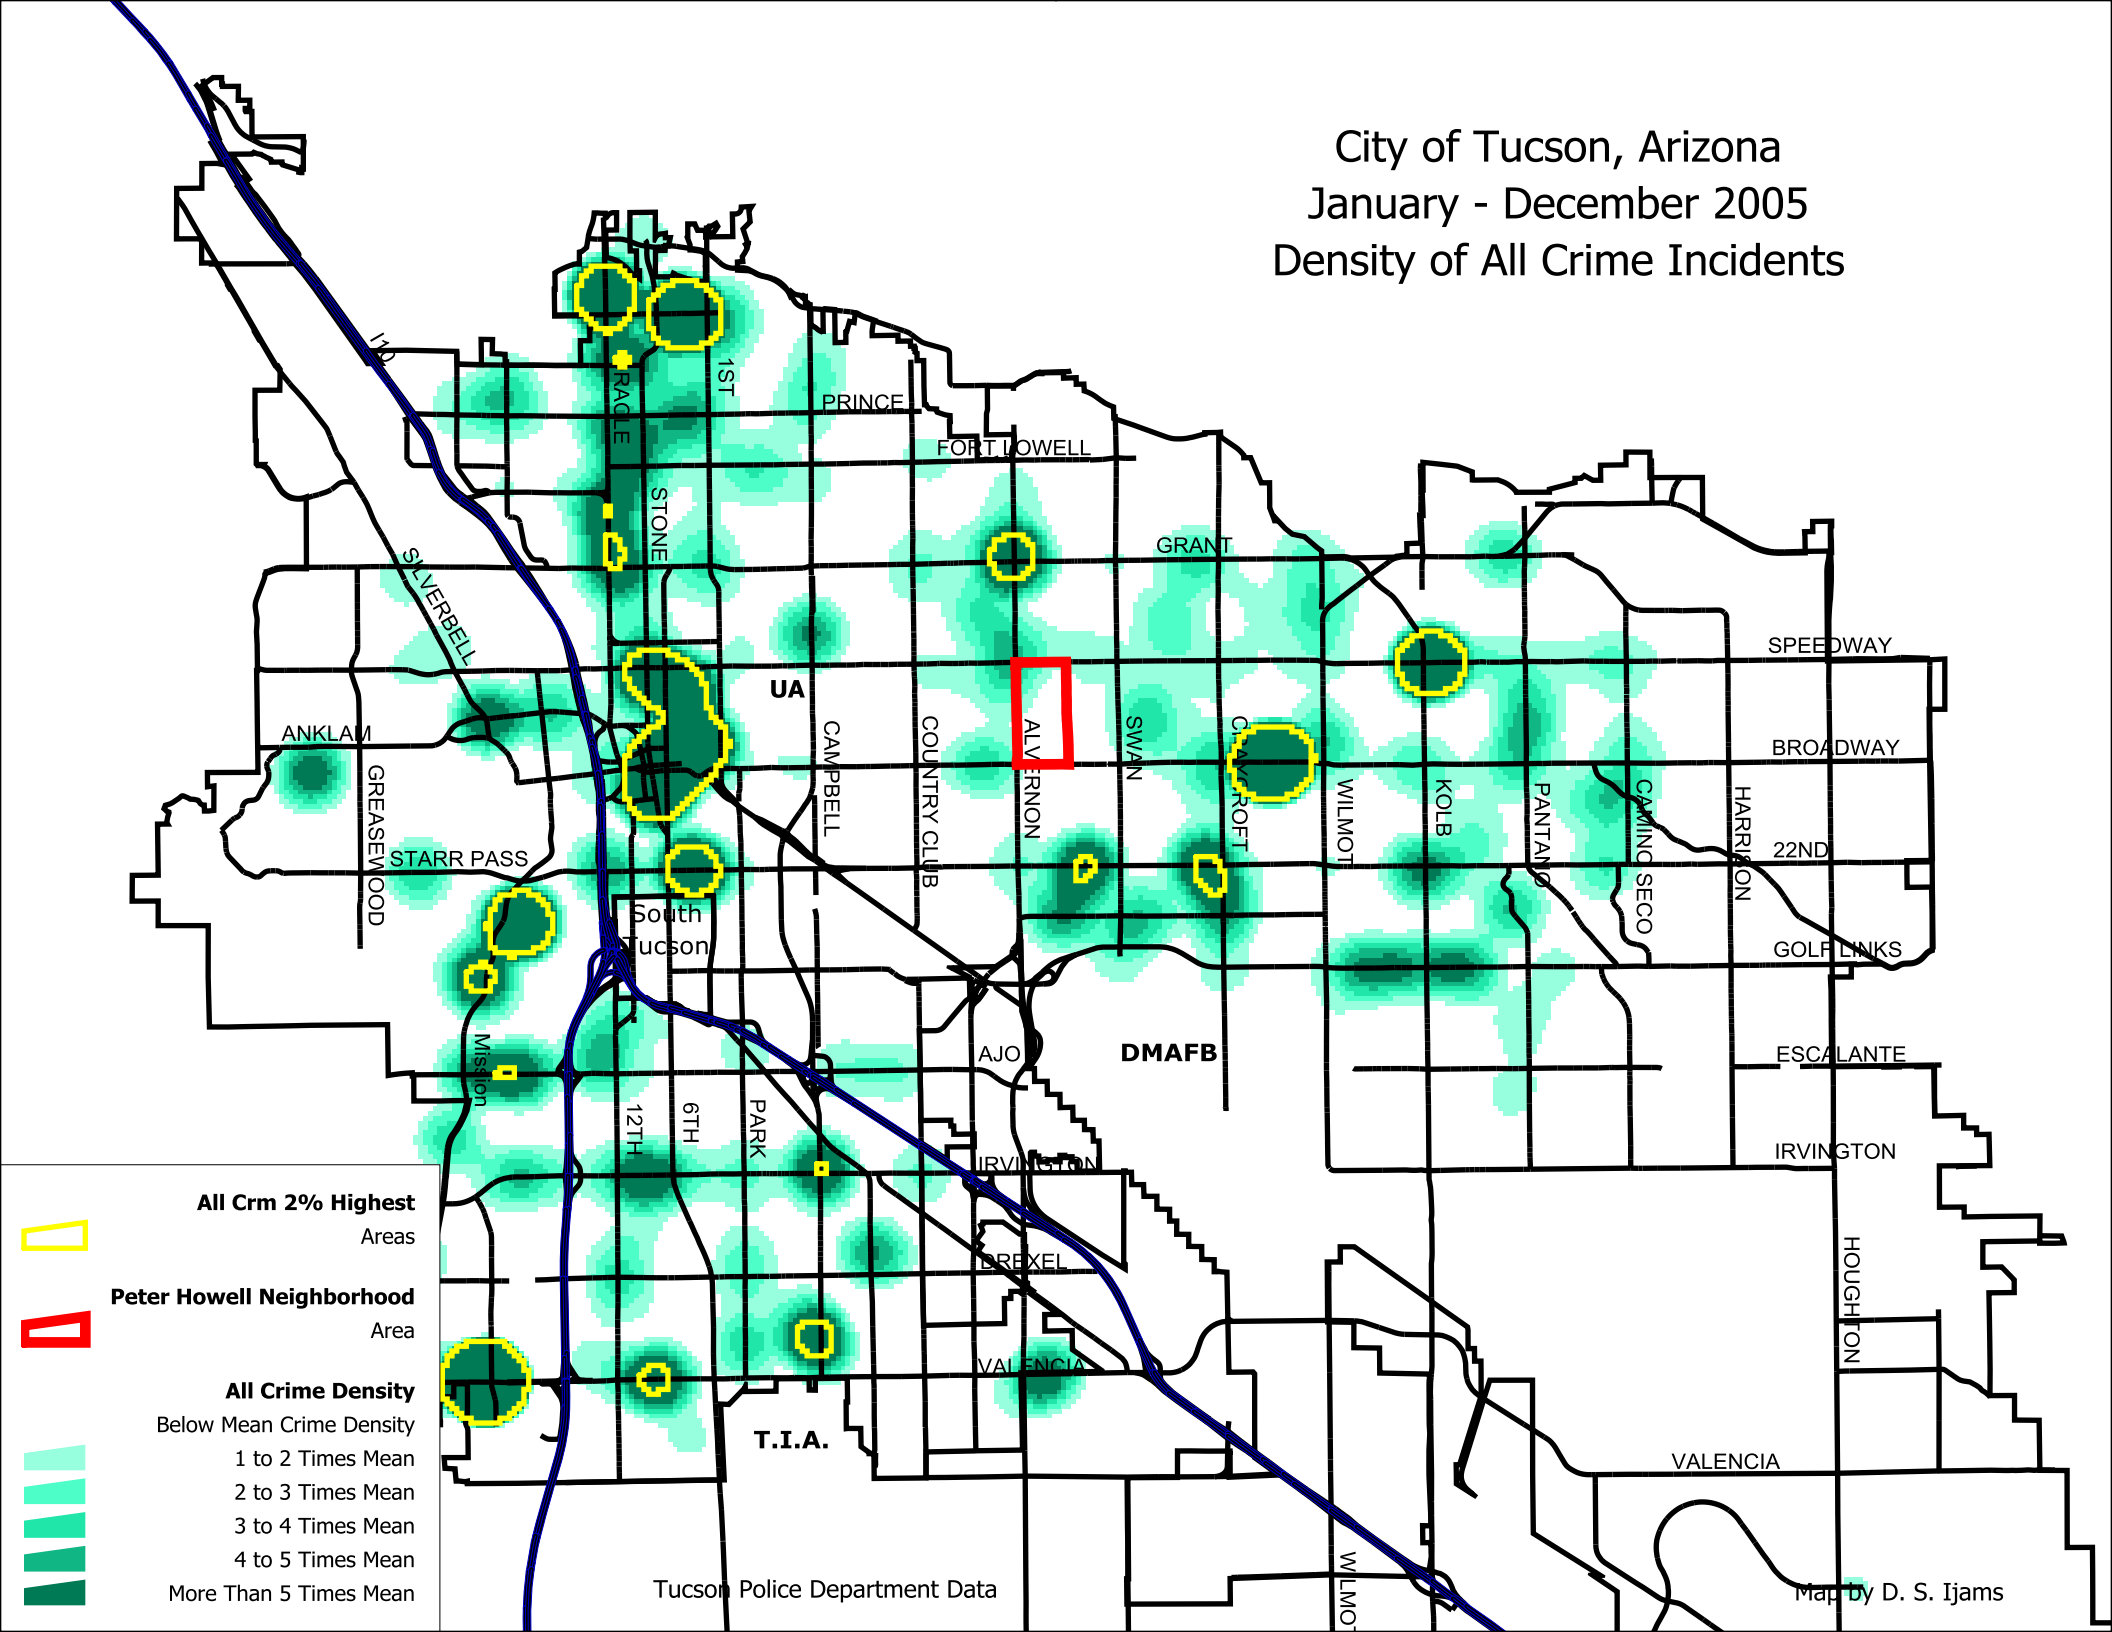

City of Tucson, Arizona  
 January - December 2005  
 Density of All Crime Incidents

**All Crm 2% Highest Areas**

**Peter Howell Neighborhood Area**

**All Crime Density**

- Below Mean Crime Density
- 1 to 2 Times Mean
- 2 to 3 Times Mean
- 3 to 4 Times Mean
- 4 to 5 Times Mean
- More Than 5 Times Mean

Tucson Police Department Data

Map by D. S. Ijams